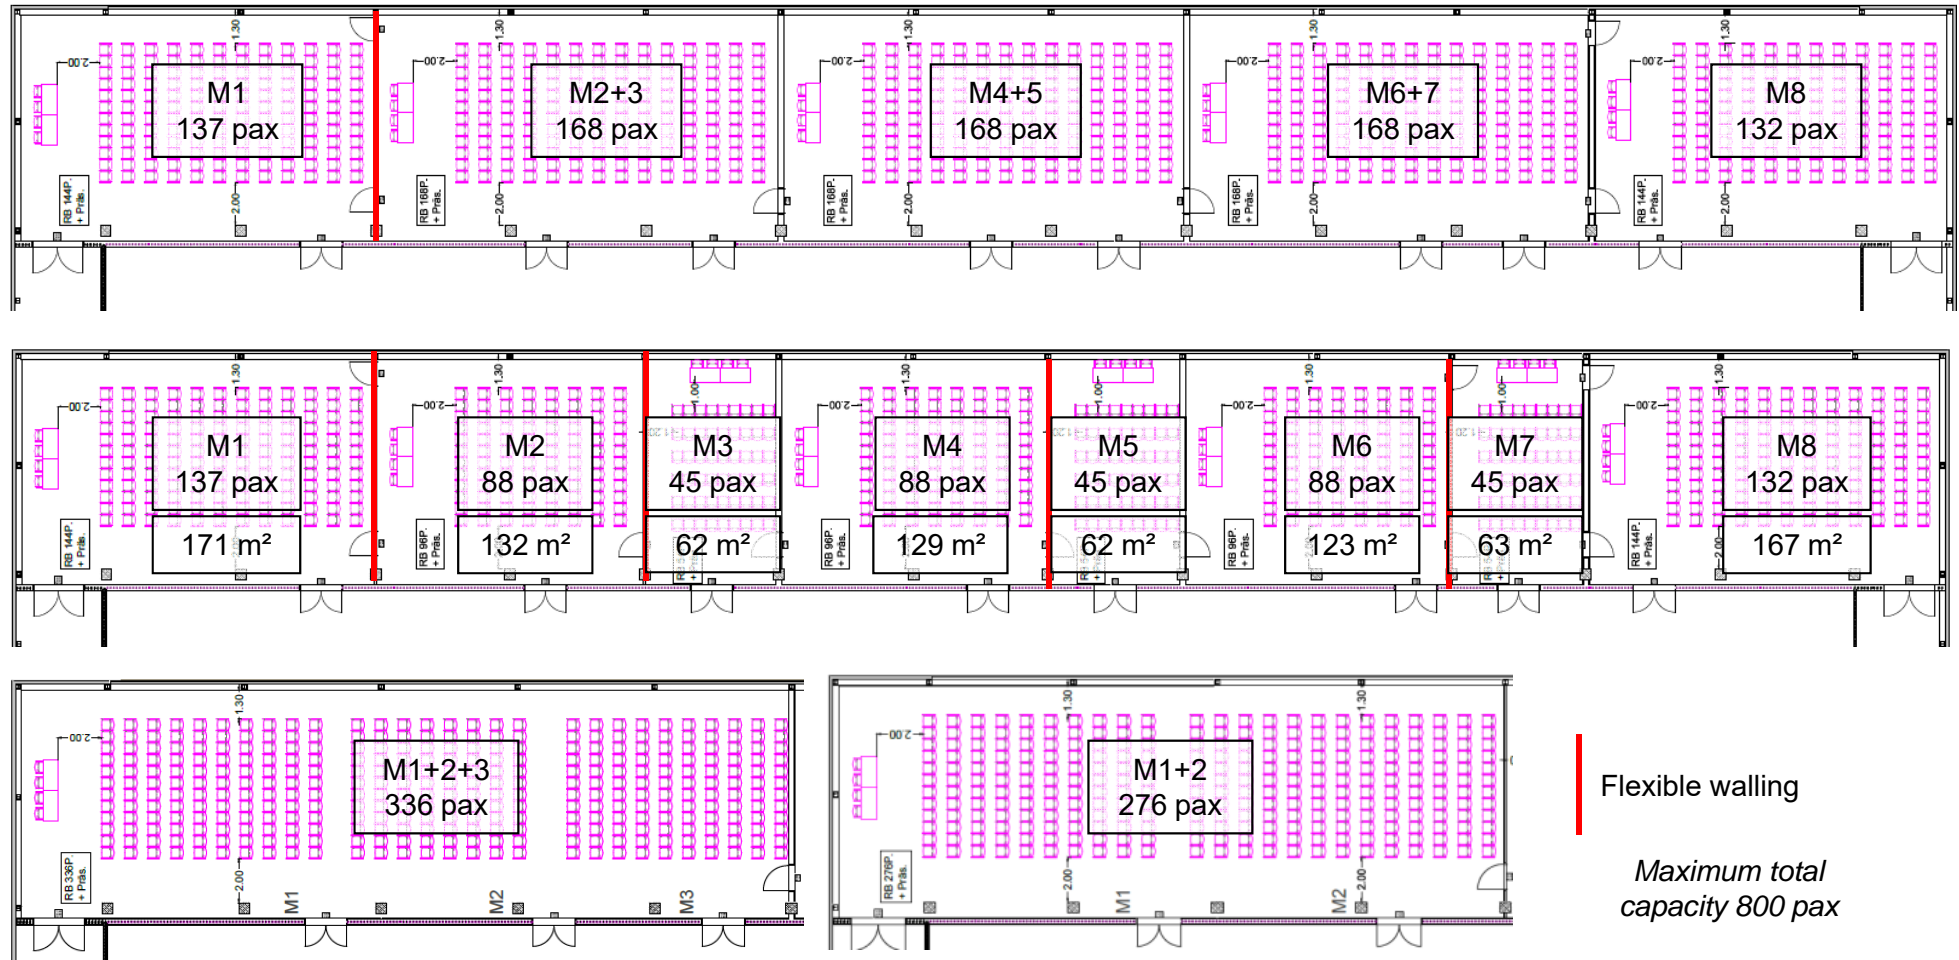

Level 1 – east lobby

Level 1 – conference halls (halls A1 to A8)

Level 1 – conference halls – layout example

Level 1 – conference halls – layout example

Level 1 – conference halls – layout example

Level 1 – conference halls – layout example

Level 1 – West Lobby and Cube Club

Level 2 – Hall B – exhibition

Level 2 – Hall B – poster, exhibition and catering area

Level 2 – Hall B – plenary for up to 5,000 pax

Level 2 – Hall B

Level 3 – East Lobby with view of Cube Café

Level 3 – meeting rooms, offices and suites

Level 3 – meeting rooms (M rooms)

Level 3 – M rooms – layout examples

Level 3 – 13 “R” rooms and 4 “S” suites

Level 3 – rooms and suites in detail

Seating in rows

Exhibition Halls 1 – 6

- Total exhibition area of over 70,000 m²
- Halls 1 to 4 have two levels measuring 6058 m² each
- Halls 5 and 6 have three levels each
- Flexible planning: modern exhibition halls with double floors allow the flexible installation of electricity, water and communication lines
- Ideal delivery logistics: 2 – 4 access gates per hall, clearance height 6 m (Level 1) or 9 m (Level 2)
- Daylight in all halls
- Dimmable and flexible lights enable targeted and ambient illumination