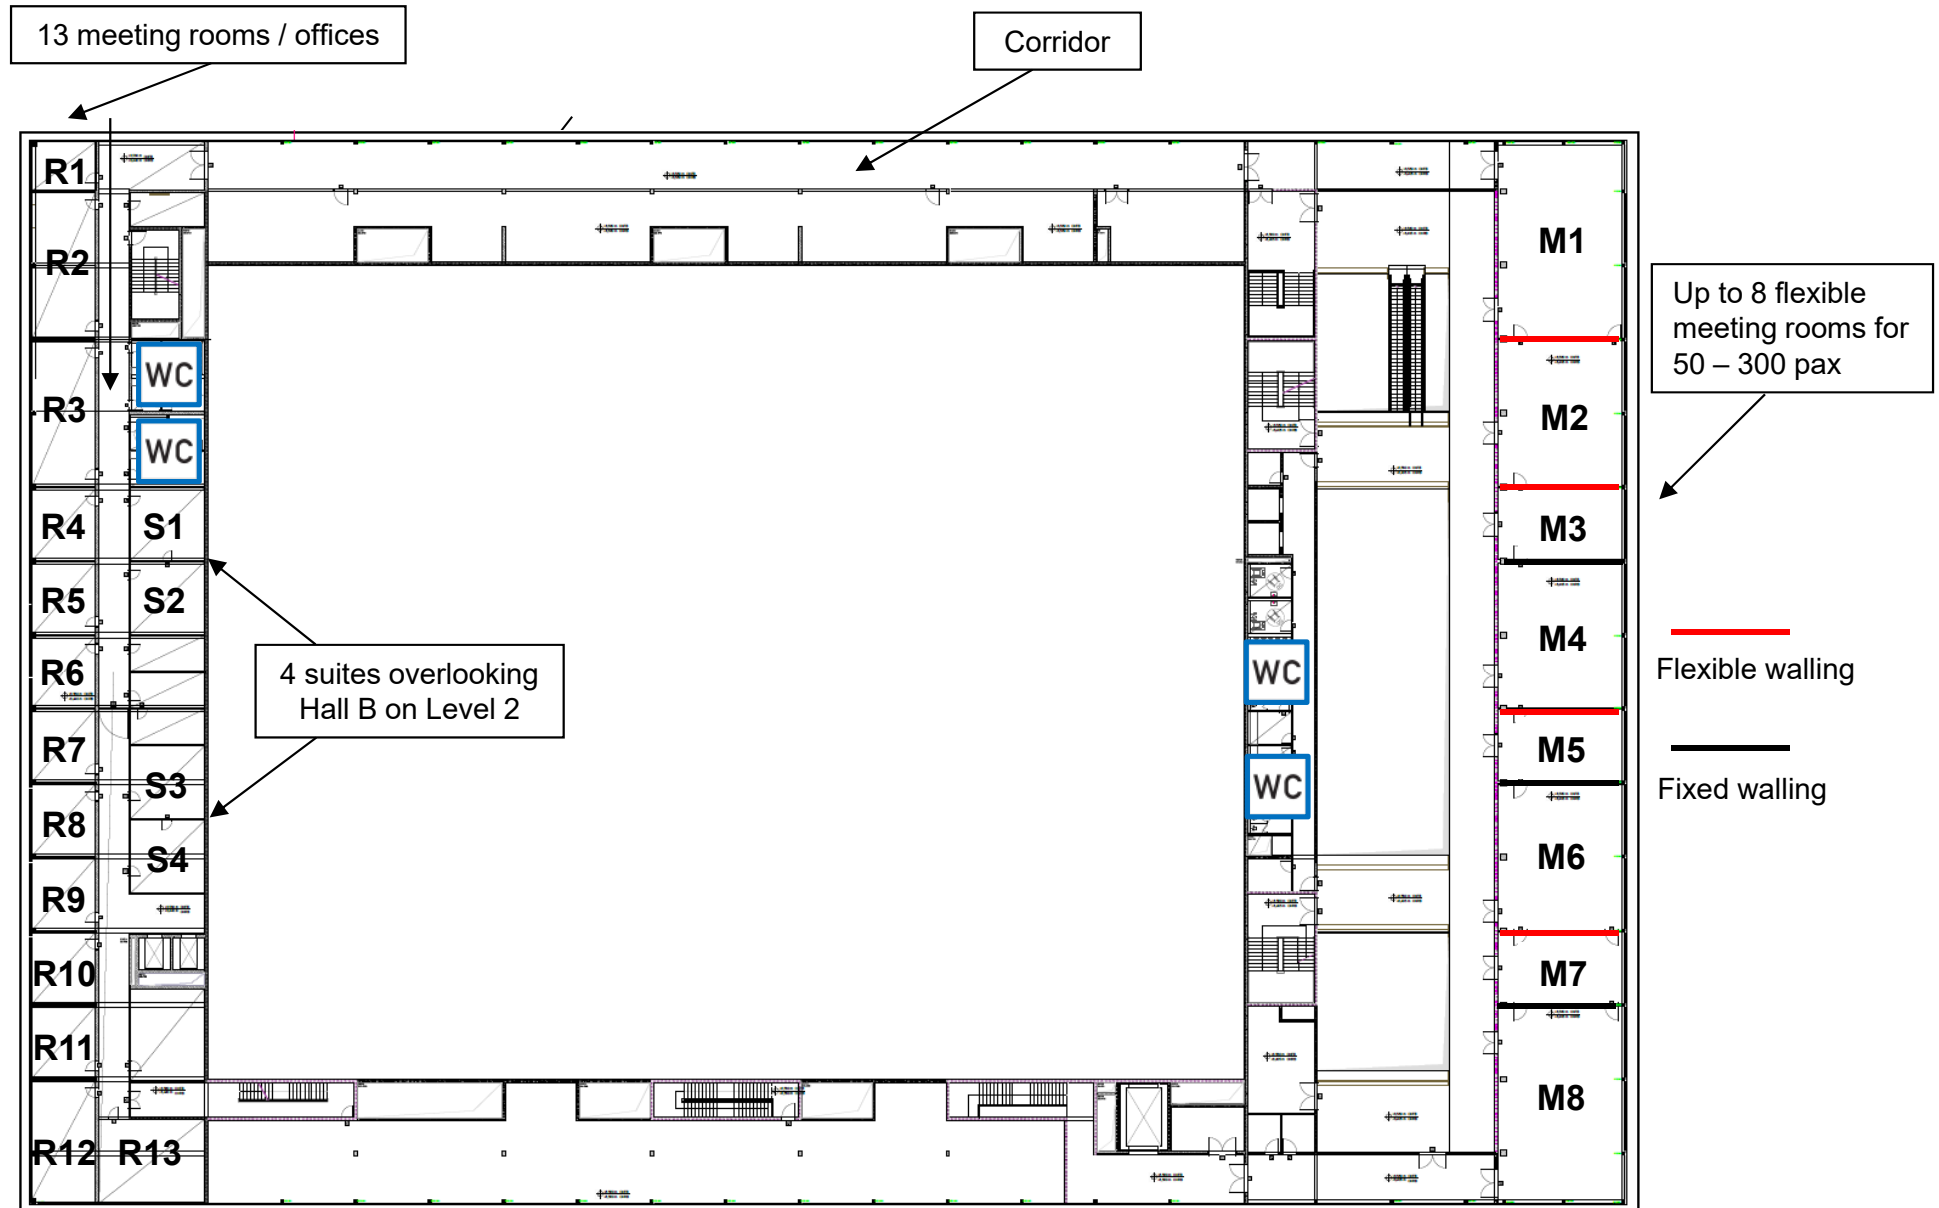

Level 1 – east lobby

Level 1 – conference halls (halls A1 to A8)

Level 1 – conference halls – layout example

Level 1 – conference halls – layout example

Level 1 – conference halls – layout example

Level 1 – conference halls – layout example

Level 1 – West Lobby and Cube Club

Level 2 – Hall B – exhibition

Level 2 – Hall B – poster, exhibition and catering area

Level 2 – Hall B – plenary for up to 5,000 pax

Level 2 – Hall B

Level 3 – East Lobby with view of Cube Café

Level 3 – meeting rooms, offices and suites

Level 3 – meeting rooms (M rooms)

Level 3 – M rooms – layout examples

Level 3 – 13 “R” rooms and 4 “S” suites

Level 3 – rooms and suites in detail

Seating in rows

Exhibition Halls 1 – 6

- Total exhibition area of over 70,000 m²
- Halls 1 to 4 have two levels measuring 6058 m² each
- Halls 5 and 6 have three levels each
- Flexible planning: modern exhibition halls with double floors allow the flexible installation of electricity, water and communication lines
- Ideal delivery logistics: 2 – 4 access gates per hall, clearance height 6 m (Level 1) or 9 m (Level 2)
- Daylight in all halls
- Dimmable and flexible lights enable targeted and ambient illumination