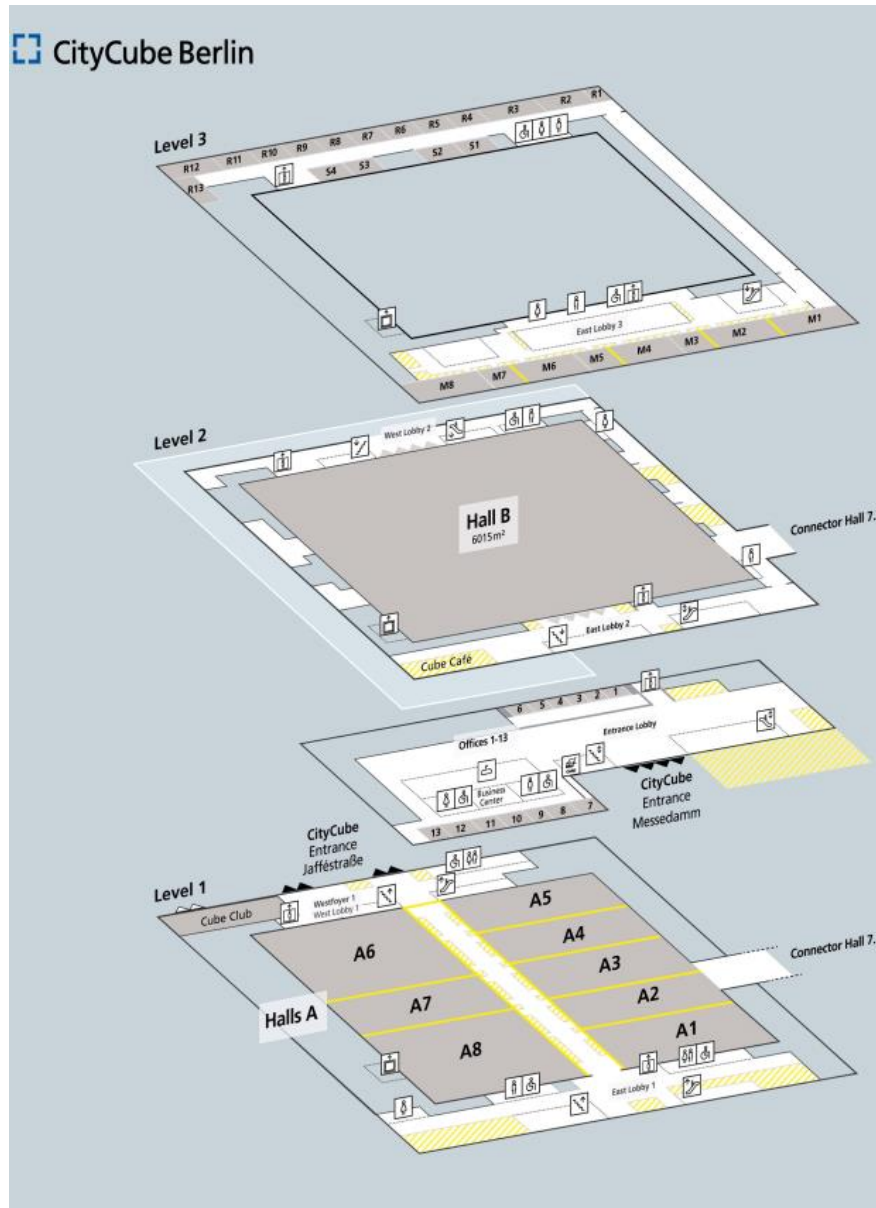

CityCube Berlin

Location and connection to public transportation network

Berlin ExpoCenter City and CityCube Berlin

CityCube Berlin at a glance

Entrance area

Entrance area – details

<u>Back Offices</u>		<u>Event Offices</u>	
O1	7 m ²	O7	22 m ²
O2	7 m ²	O8	24 m ²
O3	7 m ²	O9	17 m ²
O4	7 m ²	O10	20 m ²
O5	7 m ²	O11	15 m ²
O6	7 m ²	O12	17 m ²
		O13	12 m ²

Level 1 – east lobby

Level 1 – conference halls (halls A1 to A8)

Level 1 – conference halls – layout example

Level 1 – conference halls – layout example

Level 1 – conference halls – layout example

Level 1 – conference halls – layout example

Level 1 – West Lobby and Cube Club

Level 2 – Hall B – exhibition

Level 2 – Hall B – poster, exhibition and catering area

Level 2 – Hall B – plenary for up to 5,000 pax

Level 2 – Hall B

Level 3 – East Lobby with view of Cube Café

Level 3 – meeting rooms, offices and suites

Level 3 – meeting rooms (M rooms)

Level 3 – M rooms – layout examples

Level 3 – 13 “R” rooms and 4 “S” suites

Level 3 – rooms and suites in detail

Seating in rows