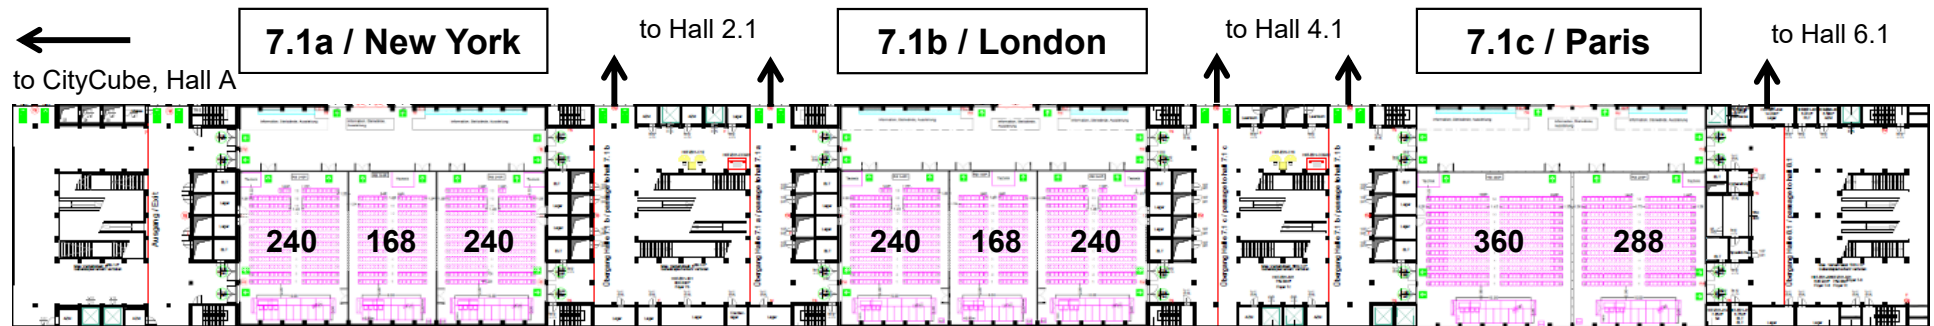

R1	14 pax	R10	25 pax
R2	65 pax	R11	25 pax
R3	65 pax	R12	54 pax
R4	25 pax	R13	54 pax
R5	25 pax		
R6	25 pax	S1	18 pax
R7	25 pax	S2	18 pax
R8	25 pax	S3	18 pax
R9	25 pax	S4	18 pax

Seating U shape

R1	7 pax	R10	13 pax
R2	29 pax	R11	13 pax
R3	29 pax	R12	25 pax
R4	13 pax	R13	24 pax
R5	13 pax		
R6	13 pax	S1	12 pax
R7	13 pax	S2	12 pax
R8	13 pax	S3	14 pax
R9	13 pax	S4	10 pax

Seating hollow square

R1	14 pax	R10	16 pax
R2	31 pax	R11	16 pax
R3	31 pax	R12	27 pax
R4	16 pax	R13	30 pax
R5	16 pax		
R6	16 pax	S1	18 pax
R7	16 pax	S2	18 pax
R8	16 pax	S3	18 pax
R9	16 pax	S4	18 pax

Connectors to Hall 7 on Level 1 and Level 2

Hall 7 at a glance

Hall 7 – Level 1

Hall 7 – Level 1 – layout examples

Hall 7 – Level 2

Hall 7 – Level 2 – layout examples

Meeting Bridges

<u>Meeting Bridge A</u>					<u>Meeting Bridge B</u>					<u>Meeting Bridge C</u>				
	<u>area</u>	<u>rows</u>	<u>tables</u>	<u>hollow square</u>		<u>area</u>	<u>rows</u>	<u>tables</u>	<u>hollow square</u>		<u>area</u>	<u>rows</u>	<u>tables</u>	<u>hollow square</u>
Lindau 1	43.3 m ²	38	18	16	Weimar 1	108.6 m ²	86	35	18	Dessau 1	43.8 m ²	38	18	16
Lindau 2	38.4 m ²	32	14	14	Weimar 2	48.0 m ²	44	18	16	Dessau 2	38.6 m ²	32	14	14
Lindau 3	71.4 m ²	72	35	28	Weimar 3	89.3 m ²	99	45	26	Dessau 3	71.3 m ²	72	35	28
Lindau 4	43.3 m ²	38	18	16	Weimar 4	48.0 m ²	44	18	16	Dessau 4	43.9 m ²	38	18	16
Lindau 5	38.4 m ²	32	14	14	Weimar 5	89.3 m ²	99	45	26	Dessau 5	38.6 m ²	32	14	14
Lindau 6	71.4 m ²	72	35	28						Dessau 6	71.3 m ²	72	35	28

Exhibition Halls 1 – 6

- Total exhibition area of over 70,000 m²
- Halls 1 to 4 have two levels measuring 6058 m² each
- Halls 5 and 6 have three levels each
- Flexible planning: modern exhibition halls with double floors allow the flexible installation of electricity, water and communication lines
- Ideal delivery logistics: 2 – 4 access gates per hall, clearance height 6 m (Level 1) or 9 m (Level 2)
- Daylight in all halls
- Dimmable and flexible lights enable targeted and ambient illumination