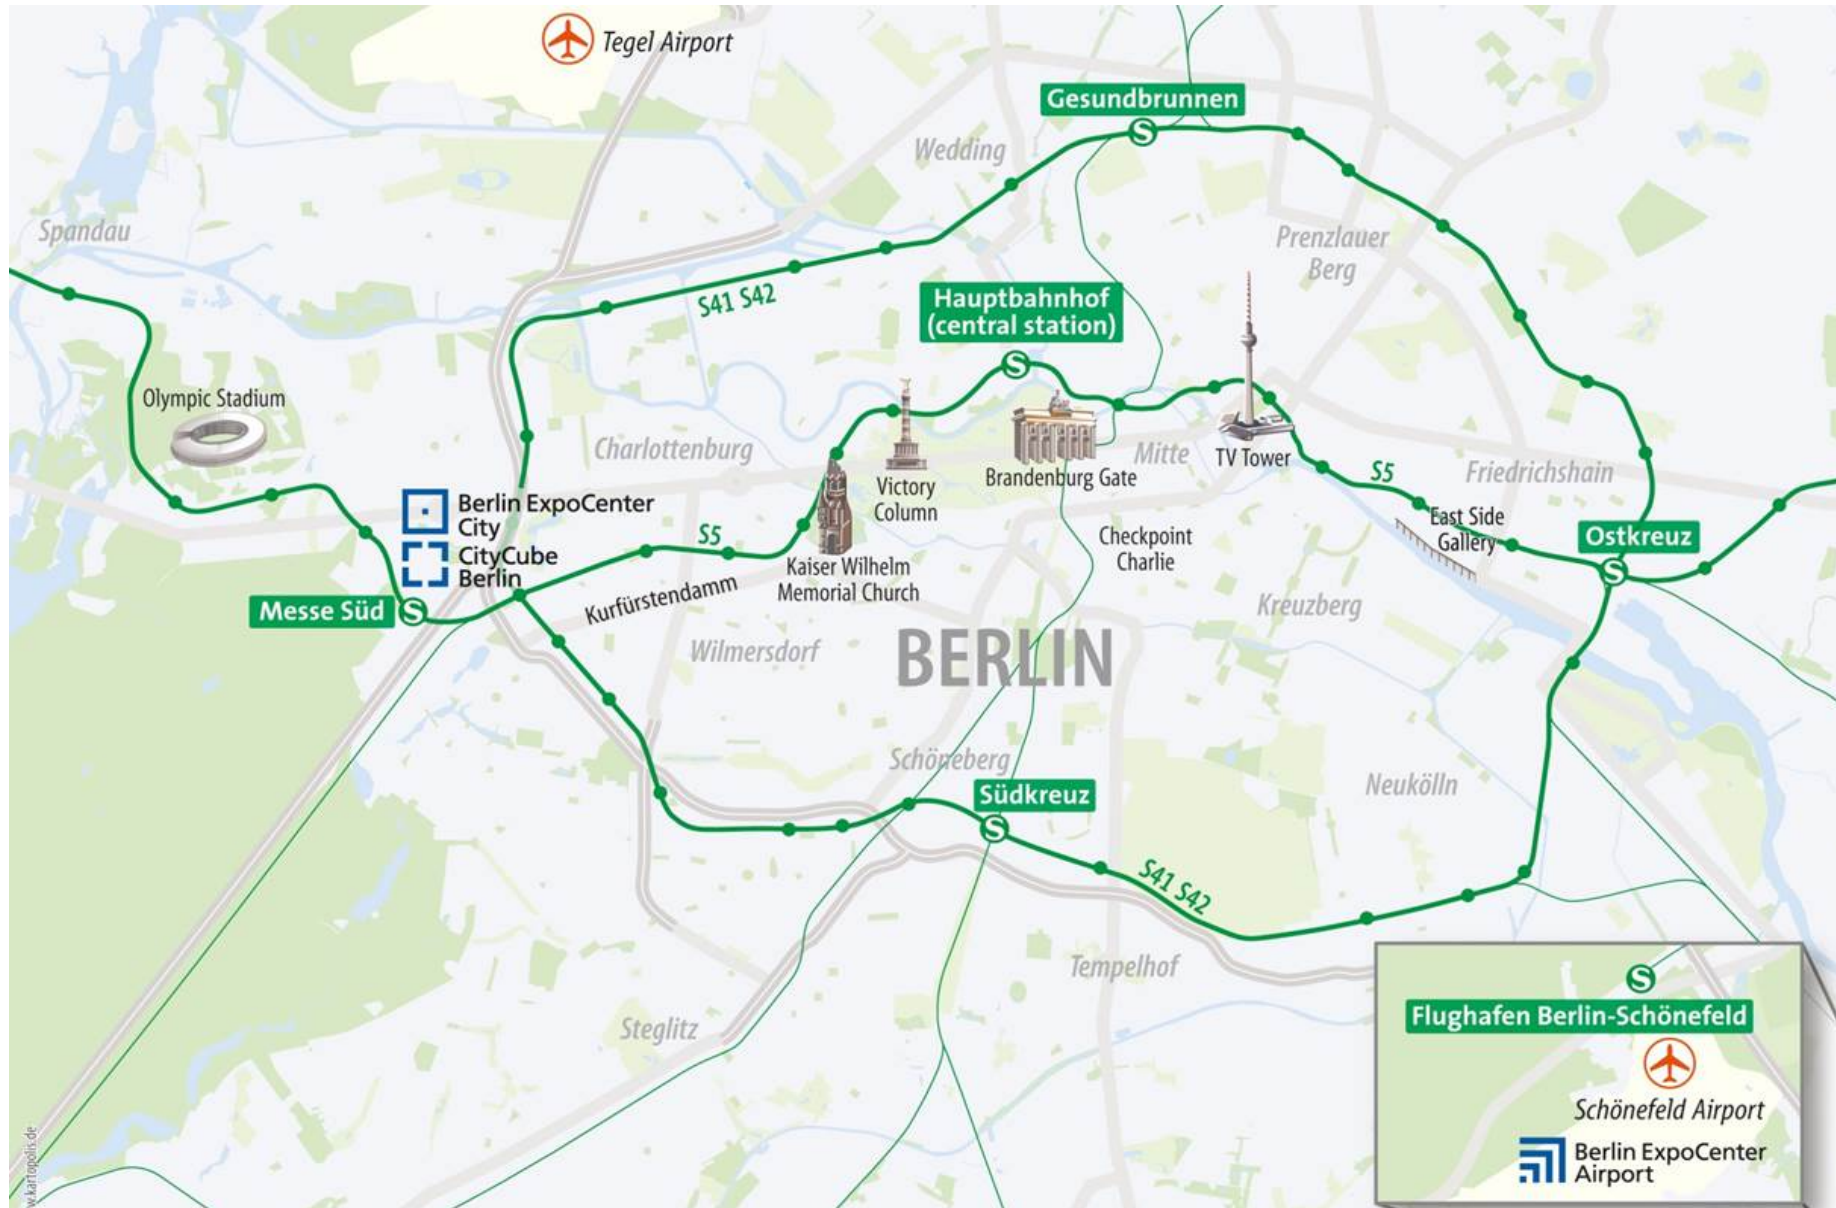

CityCube Berlin

Location and connection to public transportation network

Berlin ExpoCenter City and CityCube Berlin

CityCube Berlin at a glance

Entrance area

Entrance area – details

<u>Back Offices</u>		<u>Event Offices</u>	
O1	7 m ²	O7	22 m ²
O2	7 m ²	O8	24 m ²
O3	7 m ²	O9	17 m ²
O4	7 m ²	O10	20 m ²
O5	7 m ²	O11	15 m ²
O6	7 m ²	O12	17 m ²
		O13	12 m ²

Level 1 – east lobby

Level 1 – conference halls (halls A1 to A8)

Level 1 – conference halls – layout example

Level 1 – conference halls – layout example

Level 1 – conference halls – layout example

Level 1 – conference halls – layout example