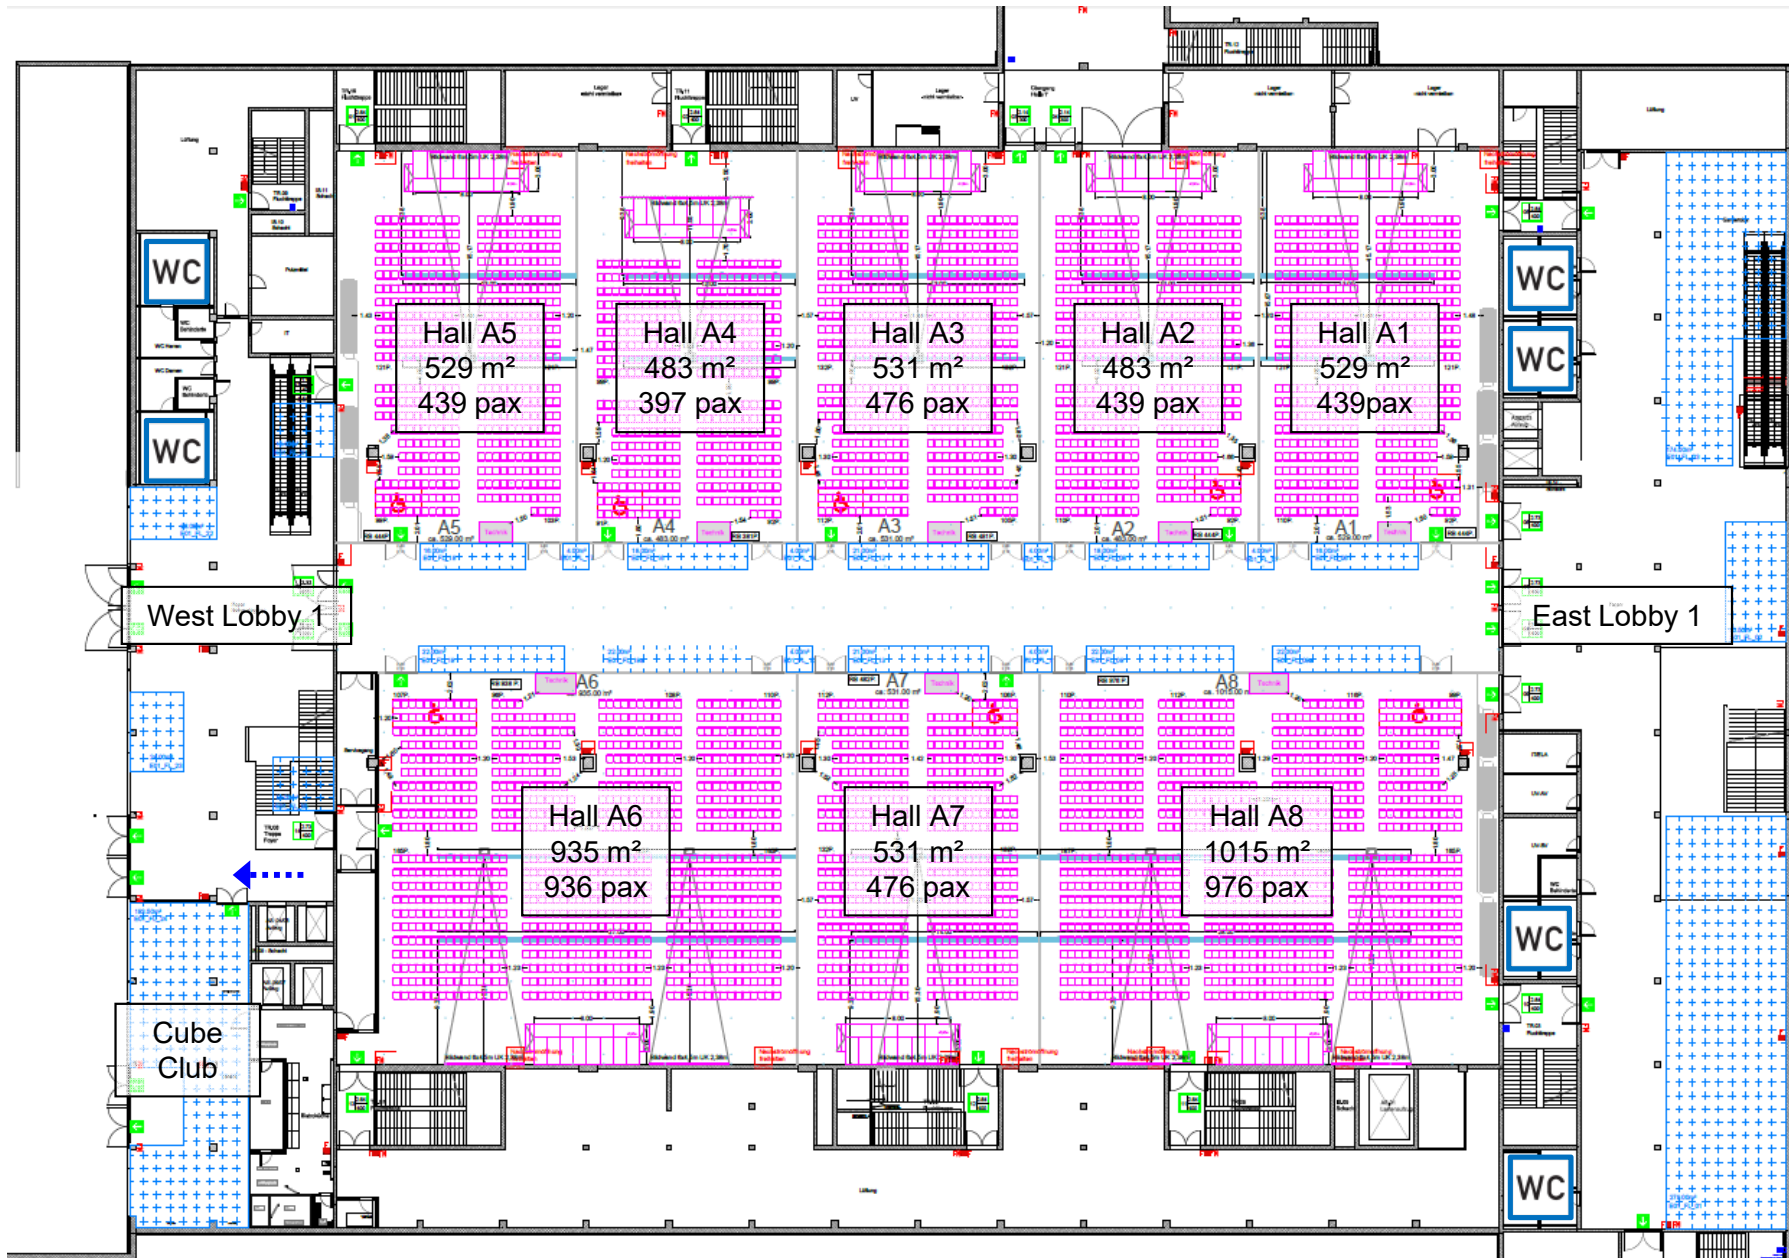

CityCube Berlin

Location and connection to public transportation network

Berlin ExpoCenter City and CityCube Berlin

CityCube Berlin at a glance

Entrance area

Entrance area – details

<u>Back Offices</u>		<u>Event Offices</u>	
O1	7 m ²	O7	22 m ²
O2	7 m ²	O8	24 m ²
O3	7 m ²	O9	17 m ²
O4	7 m ²	O10	20 m ²
O5	7 m ²	O11	15 m ²
O6	7 m ²	O12	17 m ²
		O13	12 m ²

Level 1 – east lobby

Level 1 – conference halls (halls A1 to A8)

Level 1 – conference halls – layout example

Level 1 – conference halls – layout example

Level 1 – conference halls – layout example

Level 1 – conference halls – layout example

Level 1 – West Lobby and Cube Club

Level 2 – Hall B – exhibition

Level 2 – Hall B – poster, exhibition and catering area

Level 2 – Hall B – plenary for up to 5,000 pax

Level 2 – Hall B

Level 3 – East Lobby with view of Cube Café

Level 3 – meeting rooms, offices and suites

Level 3 – meeting rooms (M rooms)

Level 3 – M rooms – layout examples

Level 3 – 13 “R” rooms and 4 “S” suites

Level 3 – rooms and suites in detail

Seating in rows