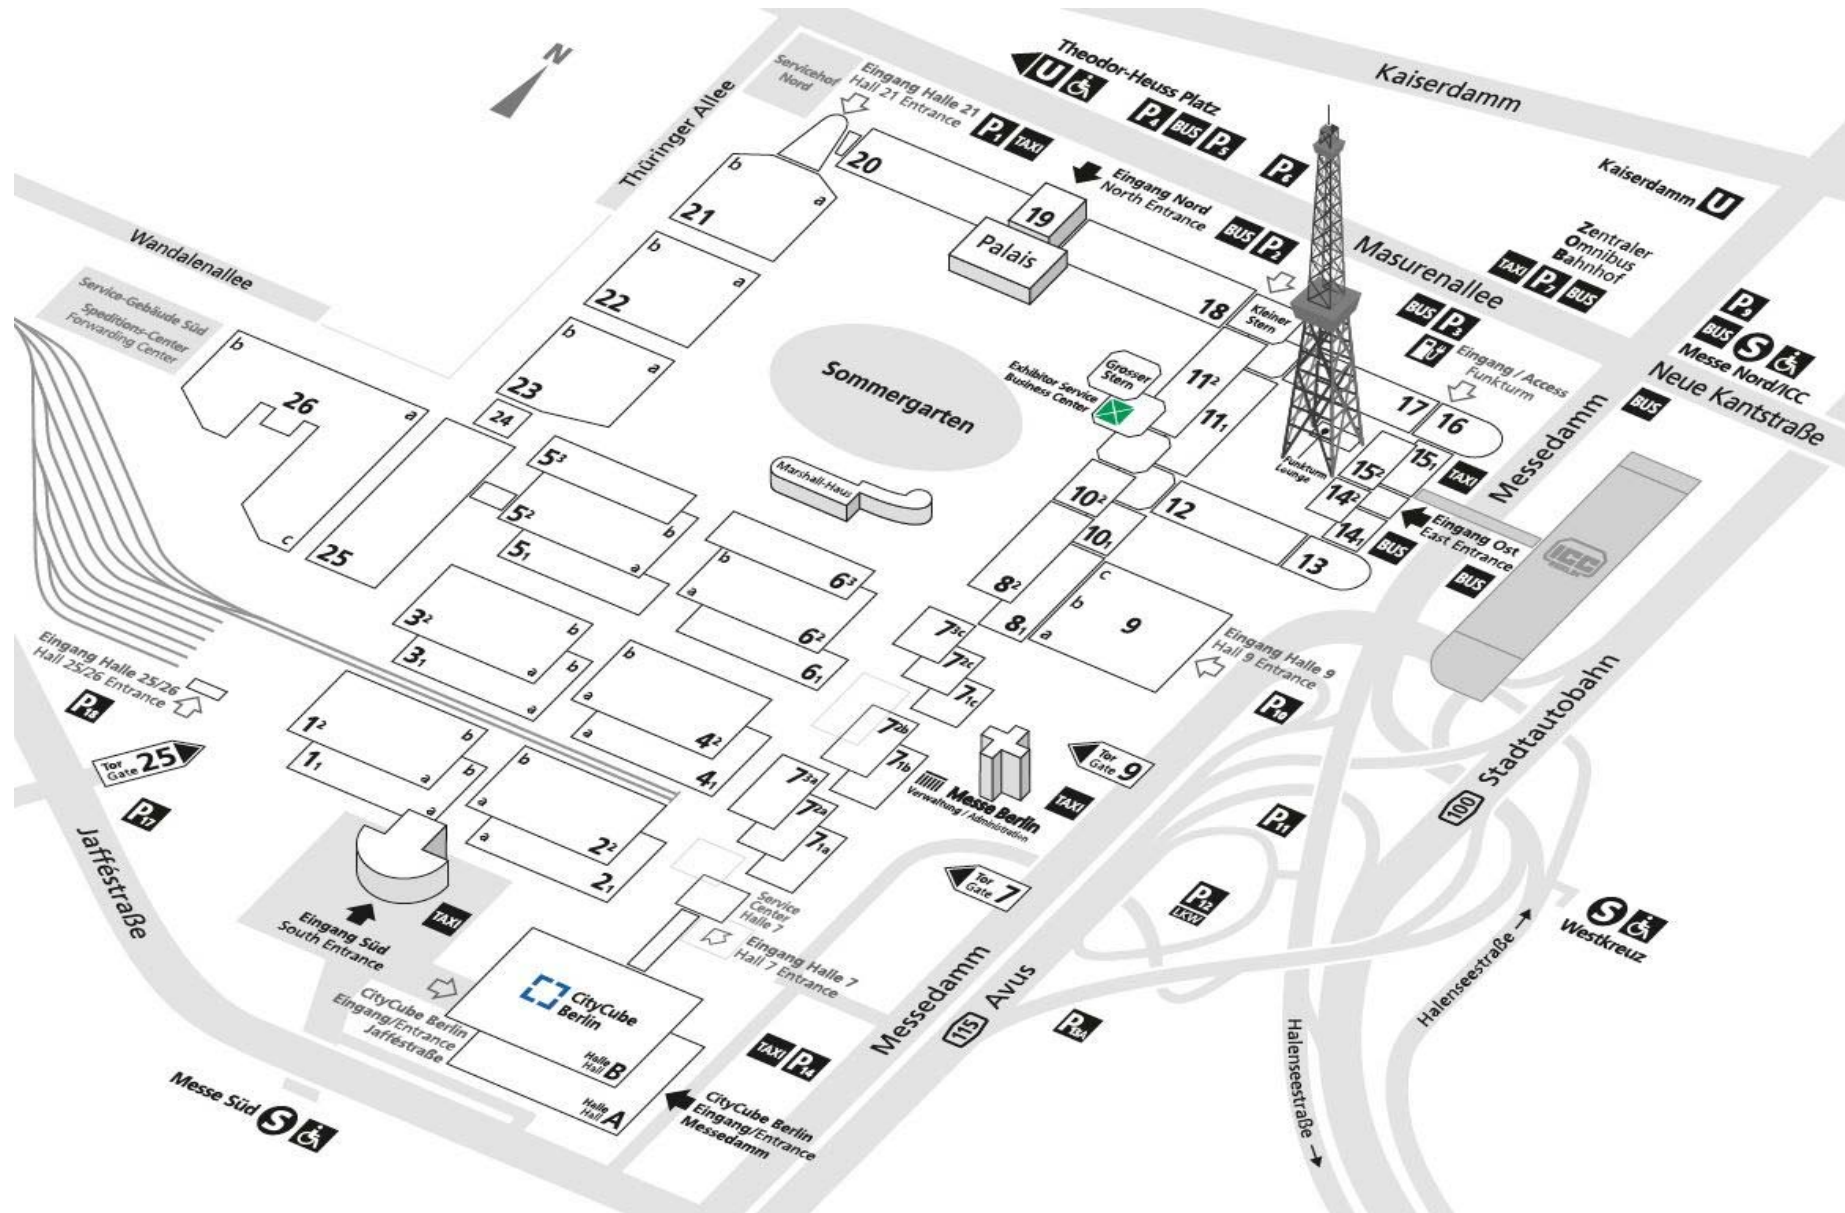

CityCube Berlin

Location and connection to public transportation network

Berlin ExpoCenter City and CityCube Berlin

CityCube Berlin at a glance

Entrance area

Entrance area – details

<u>Back Offices</u>		<u>Event Offices</u>	
O1	7 m ²	O7	22 m ²
O2	7 m ²	O8	24 m ²
O3	7 m ²	O9	17 m ²
O4	7 m ²	O10	20 m ²
O5	7 m ²	O11	15 m ²
O6	7 m ²	O12	17 m ²
		O13	12 m ²

Level 1 – east lobby

Level 1 – conference halls (halls A1 to A8)

Level 1 – conference halls – layout example

Level 1 – conference halls – layout example

Level 1 – conference halls – layout example

Level 1 – conference halls – layout example