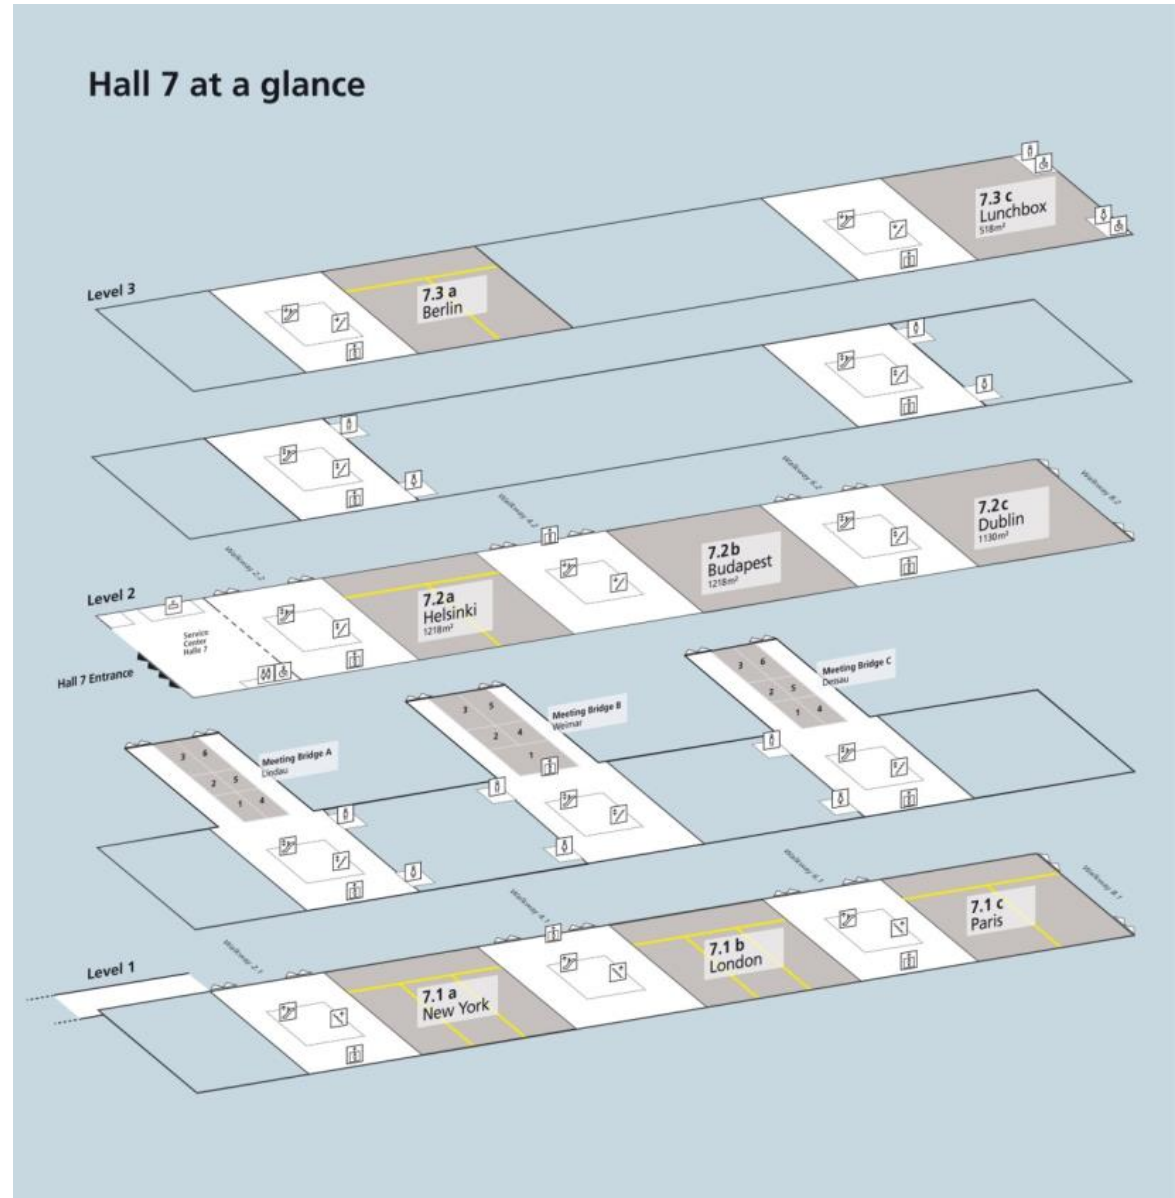

Hall 7 at a glance