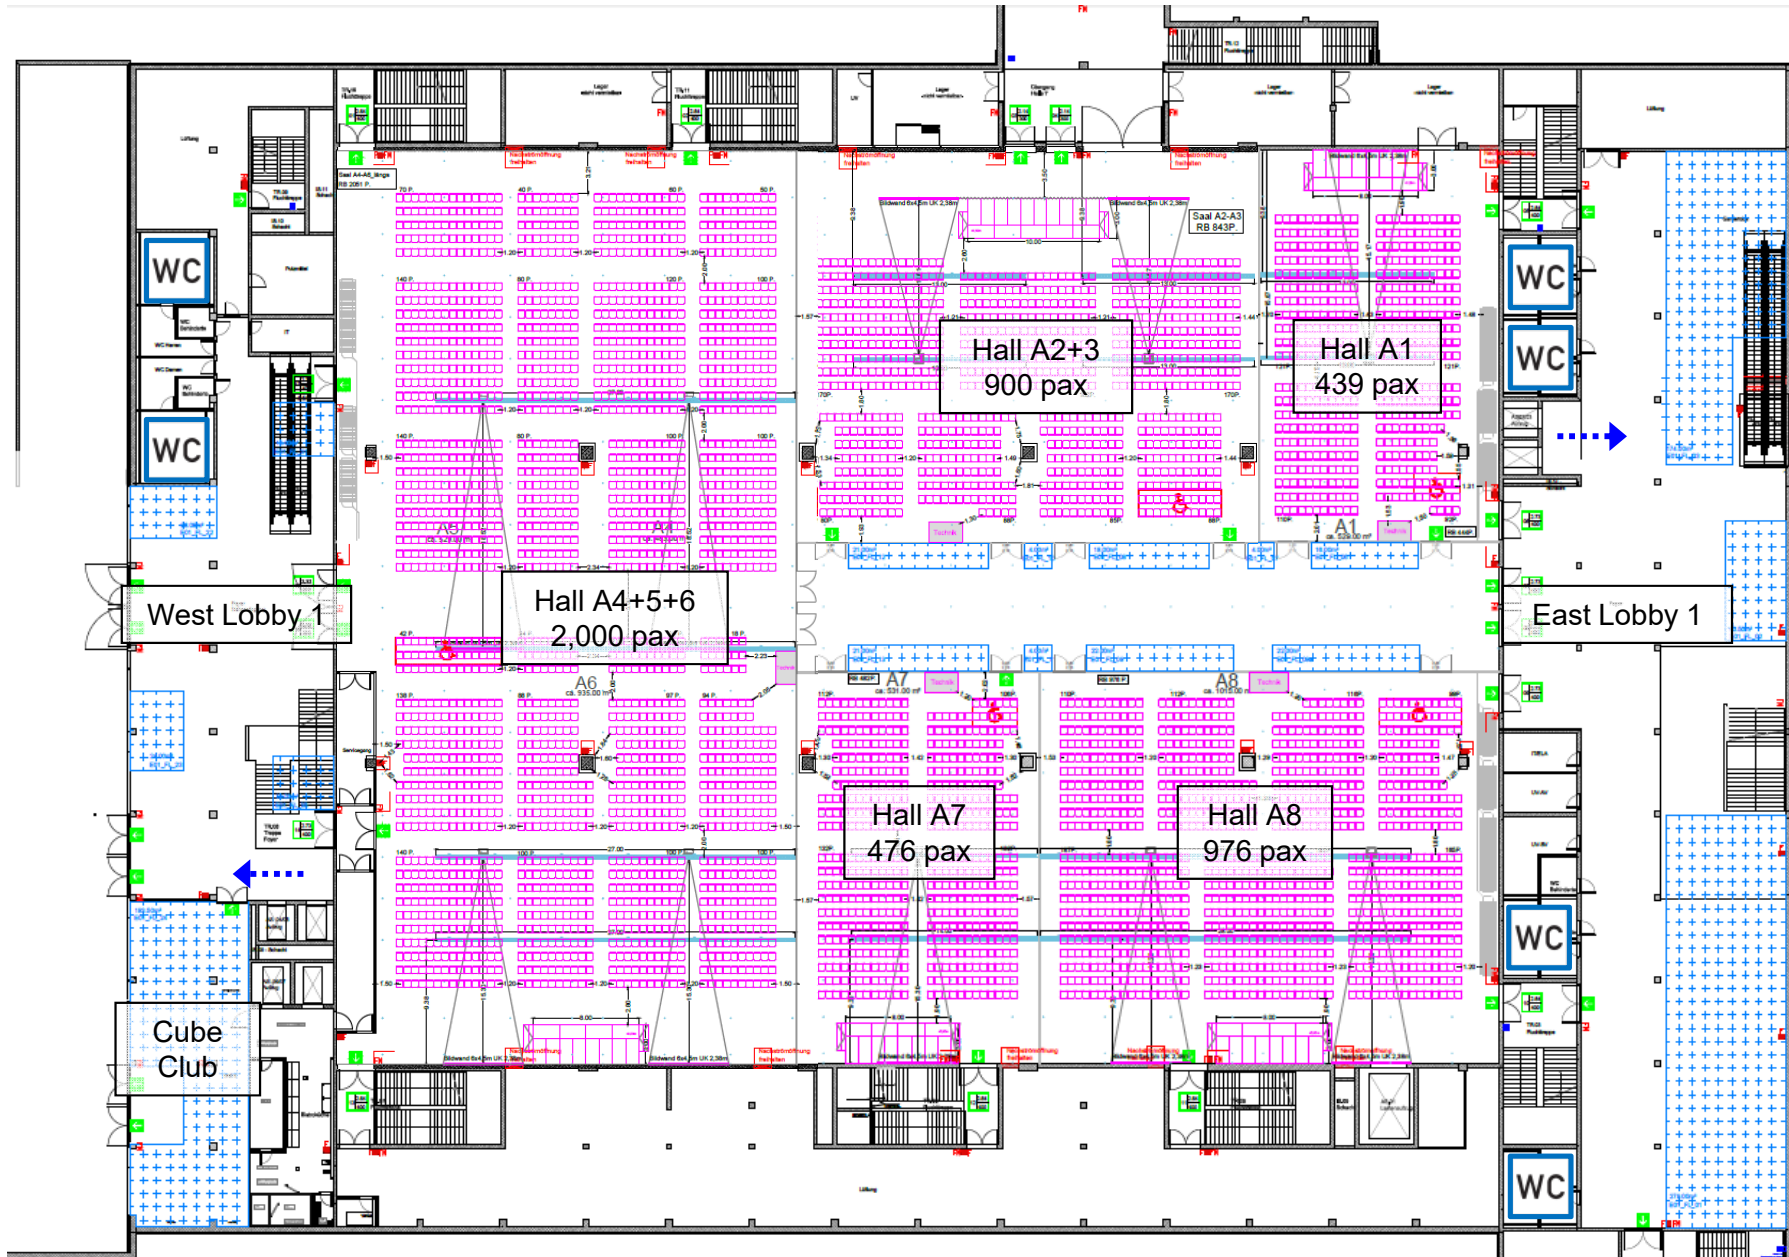

Level 1 – east lobby

Level 1 – conference halls (halls A1 to A8)

Level 1 – conference halls – layout example

Level 1 – conference halls – layout example

Level 1 – conference halls – layout example

Level 1 – conference halls – layout example

Level 1 – West Lobby and Cube Club

Level 2 – Hall B – exhibition

Level 2 – Hall B – poster, exhibition and catering area

Level 2 – Hall B – plenary for up to 5,000 pax

Level 2 – Hall B

Level 3 – East Lobby with view of Cube Café

Level 3 – meeting rooms, offices and suites

Level 3 – meeting rooms (M rooms)

Level 3 – M rooms – layout examples

Level 3 – 13 “R” rooms and 4 “S” suites

Level 3 – rooms and suites in detail

Seating in rows

Exhibition Halls 1 – 6

- Total exhibition area of over 70,000 m²
- Halls 1 to 4 have two levels measuring 6058 m² each
- Halls 5 and 6 have three levels each
- Flexible planning: modern exhibition halls with double floors allow the flexible installation of electricity, water and communication lines
- Ideal delivery logistics: 2 – 4 access gates per hall, clearance height 6 m (Level 1) or 9 m (Level 2)
- Daylight in all halls
- Dimmable and flexible lights enable targeted and ambient illumination