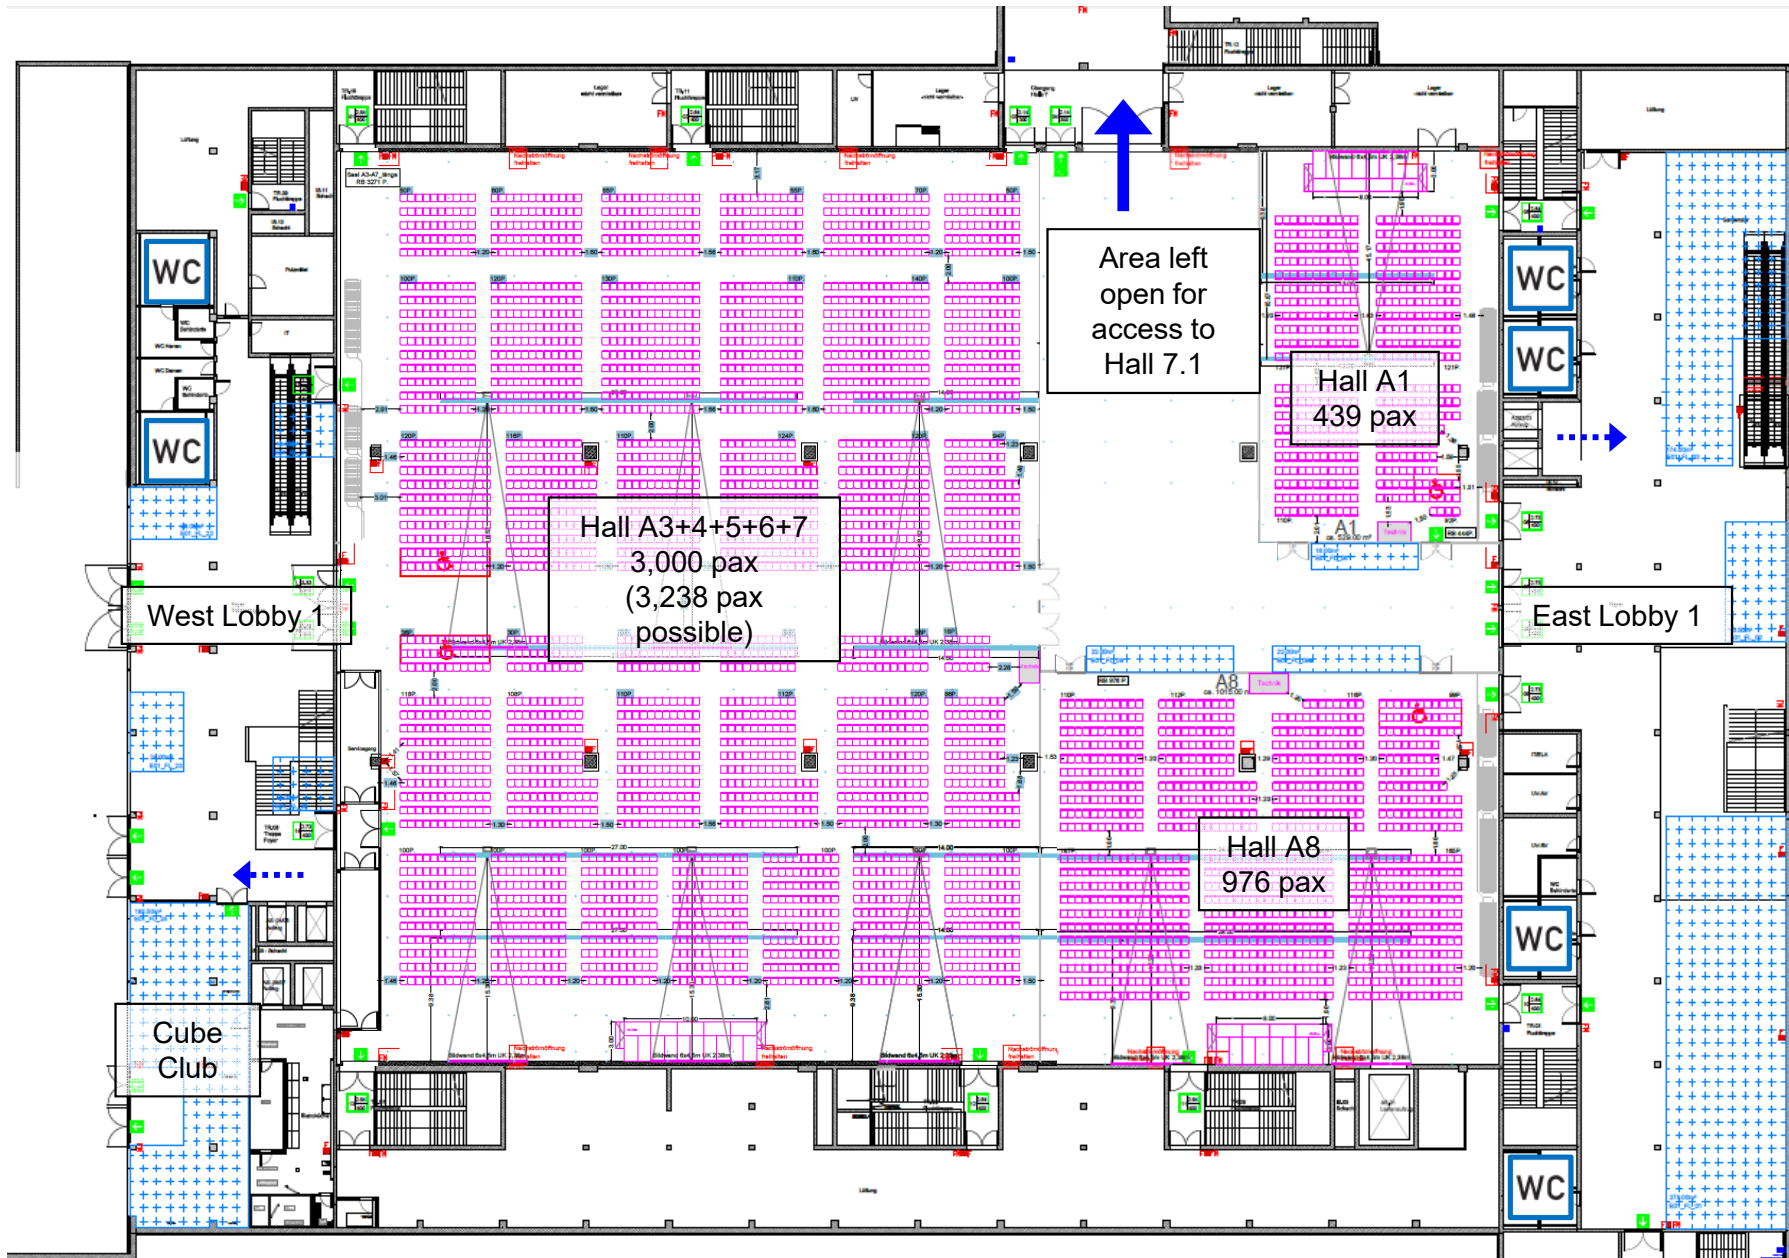

Level 1 – east lobby

Level 1 – conference halls (halls A1 to A8)

Level 1 – conference halls – layout example

Level 1 – conference halls – layout example

Level 1 – conference halls – layout example

Level 1 – conference halls – layout example

Level 1 – West Lobby and Cube Club

Level 2 – Hall B – exhibition

Level 2 – Hall B – poster, exhibition and catering area

Level 2 – Hall B – plenary for up to 5,000 pax

Level 2 – Hall B

Level 3 – East Lobby with view of Cube Café

Level 3 – meeting rooms, offices and suites

Level 3 – meeting rooms (M rooms)

Level 3 – M rooms – layout examples

Level 3 – 13 “R” rooms and 4 “S” suites

Level 3 – rooms and suites in detail

Seating in rows

Exhibition Halls 1 – 6

- Total exhibition area of over 70,000 m²
- Halls 1 to 4 have two levels measuring 6058 m² each
- Halls 5 and 6 have three levels each
- Flexible planning: modern exhibition halls with double floors allow the flexible installation of electricity, water and communication lines
- Ideal delivery logistics: 2 – 4 access gates per hall, clearance height 6 m (Level 1) or 9 m (Level 2)
- Daylight in all halls
- Dimmable and flexible lights enable targeted and ambient illumination