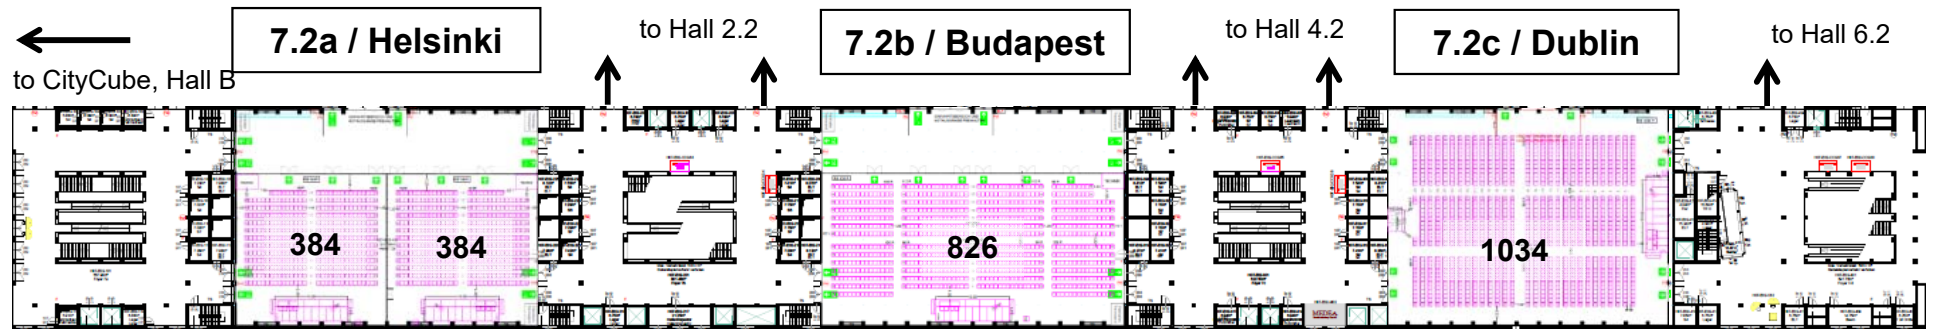

Level 1 – West Lobby and Cube Club

Level 2 – Hall B – exhibition

Level 2 – Hall B – poster, exhibition and catering area

Level 2 – Hall B – plenary for up to 5,000 pax

Level 2 – Hall B

Level 3 – East Lobby with view of Cube Café

Seating hollow square

R1	14 pax	R10	16 pax
R2	31 pax	R11	16 pax
R3	31 pax	R12	27 pax
R4	16 pax	R13	30 pax
R5	16 pax		
R6	16 pax	S1	18 pax
R7	16 pax	S2	18 pax
R8	16 pax	S3	18 pax
R9	16 pax	S4	18 pax

Connectors to Hall 7 on Level 1 and Level 2

Hall 7 at a glance

Hall 7 – Level 1

Hall 7 – Level 1 – layout examples

Hall 7 – Level 2

Hall 7 – Level 2 – layout examples

Meeting Bridges

<u>Meeting Bridge A</u>					<u>Meeting Bridge B</u>					<u>Meeting Bridge C</u>				
	<u>area</u>	<u>rows</u>	<u>tables</u>	<u>hollow square</u>		<u>area</u>	<u>rows</u>	<u>tables</u>	<u>hollow square</u>		<u>area</u>	<u>rows</u>	<u>tables</u>	<u>hollow square</u>
Lindau 1	43.3 m ²	38	18	16	Weimar 1	108.6 m ²	86	35	18	Dessau 1	43.8 m ²	38	18	16
Lindau 2	38.4 m ²	32	14	14	Weimar 2	48.0 m ²	44	18	16	Dessau 2	38.6 m ²	32	14	14
Lindau 3	71.4 m ²	72	35	28	Weimar 3	89.3 m ²	99	45	26	Dessau 3	71.3 m ²	72	35	28
Lindau 4	43.3 m ²	38	18	16	Weimar 4	48.0 m ²	44	18	16	Dessau 4	43.9 m ²	38	18	16
Lindau 5	38.4 m ²	32	14	14	Weimar 5	89.3 m ²	99	45	26	Dessau 5	38.6 m ²	32	14	14
Lindau 6	71.4 m ²	72	35	28						Dessau 6	71.3 m ²	72	35	28

Exhibition Halls 1 – 6

- Total exhibition area of over 70,000 m²
- Halls 1 to 4 have two levels measuring 6058 m² each
- Halls 5 and 6 have three levels each
- Flexible planning: modern exhibition halls with double floors allow the flexible installation of electricity, water and communication lines
- Ideal delivery logistics: 2 – 4 access gates per hall, clearance height 6 m (Level 1) or 9 m (Level 2)
- Daylight in all halls
- Dimmable and flexible lights enable targeted and ambient illumination