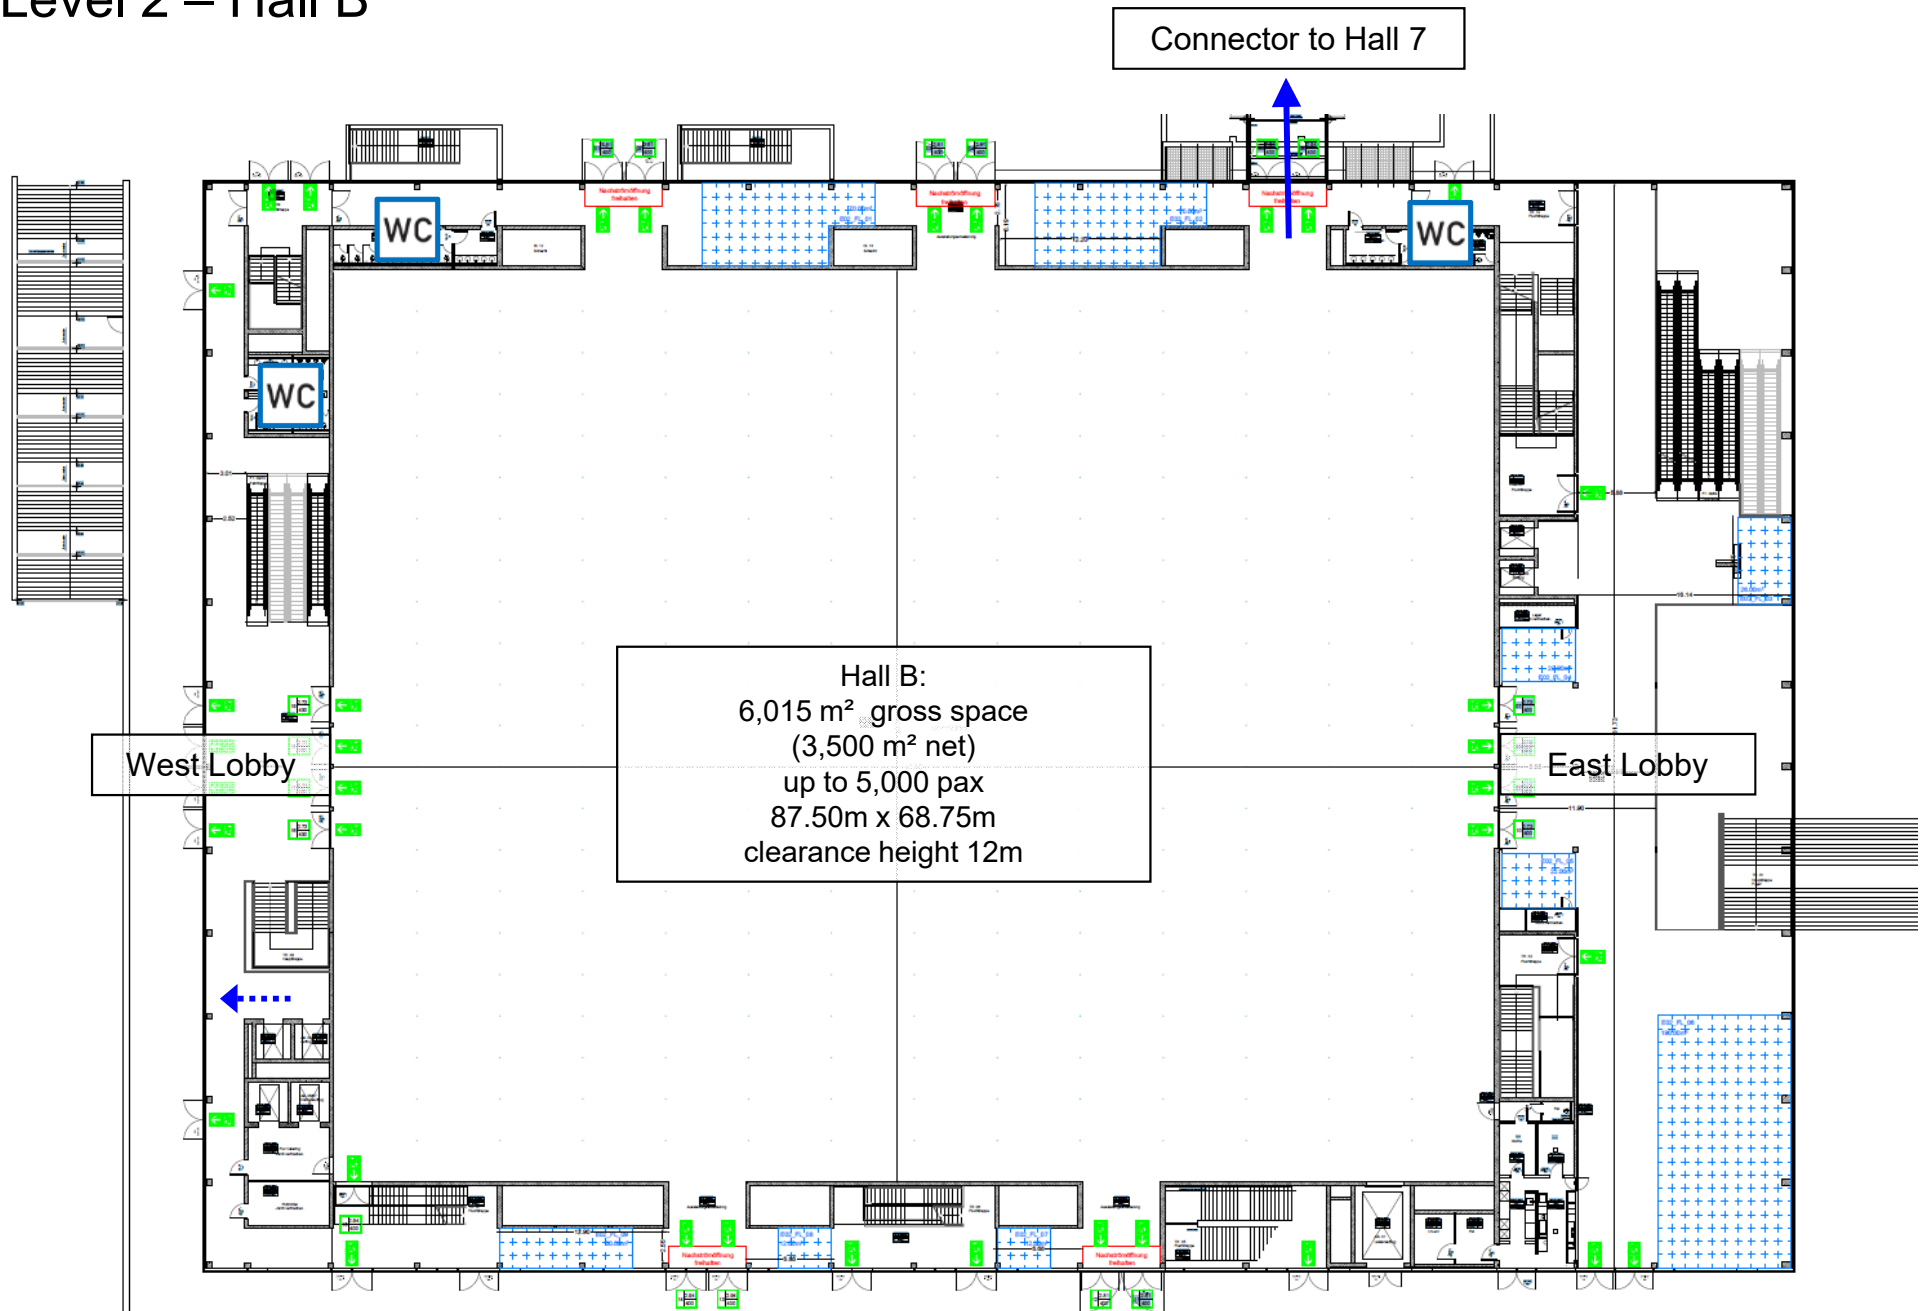

Level 1 – east lobby

Level 1 – conference halls (halls A1 to A8)

Level 1 – conference halls – layout example

Level 1 – conference halls – layout example

Level 1 – conference halls – layout example

Level 1 – conference halls – layout example

Level 1 – West Lobby and Cube Club

Level 2 – Hall B – exhibition

Level 2 – Hall B – poster, exhibition and catering area

Level 2 – Hall B – plenary for up to 5,000 pax

Level 2 – Hall B

Level 3 – East Lobby with view of Cube Café

Level 3 – meeting rooms, offices and suites

Level 3 – meeting rooms (M rooms)

Level 3 – M rooms – layout examples

Level 3 – 13 “R” rooms and 4 “S” suites

Level 3 – rooms and suites in detail

Seating in rows

Seating hollow square

R1	14 pax	R10	16 pax
R2	31 pax	R11	16 pax
R3	31 pax	R12	27 pax
R4	16 pax	R13	30 pax
R5	16 pax		
R6	16 pax	S1	18 pax
R7	16 pax	S2	18 pax
R8	16 pax	S3	18 pax
R9	16 pax	S4	18 pax

Connectors to Hall 7 on Level 1 and Level 2