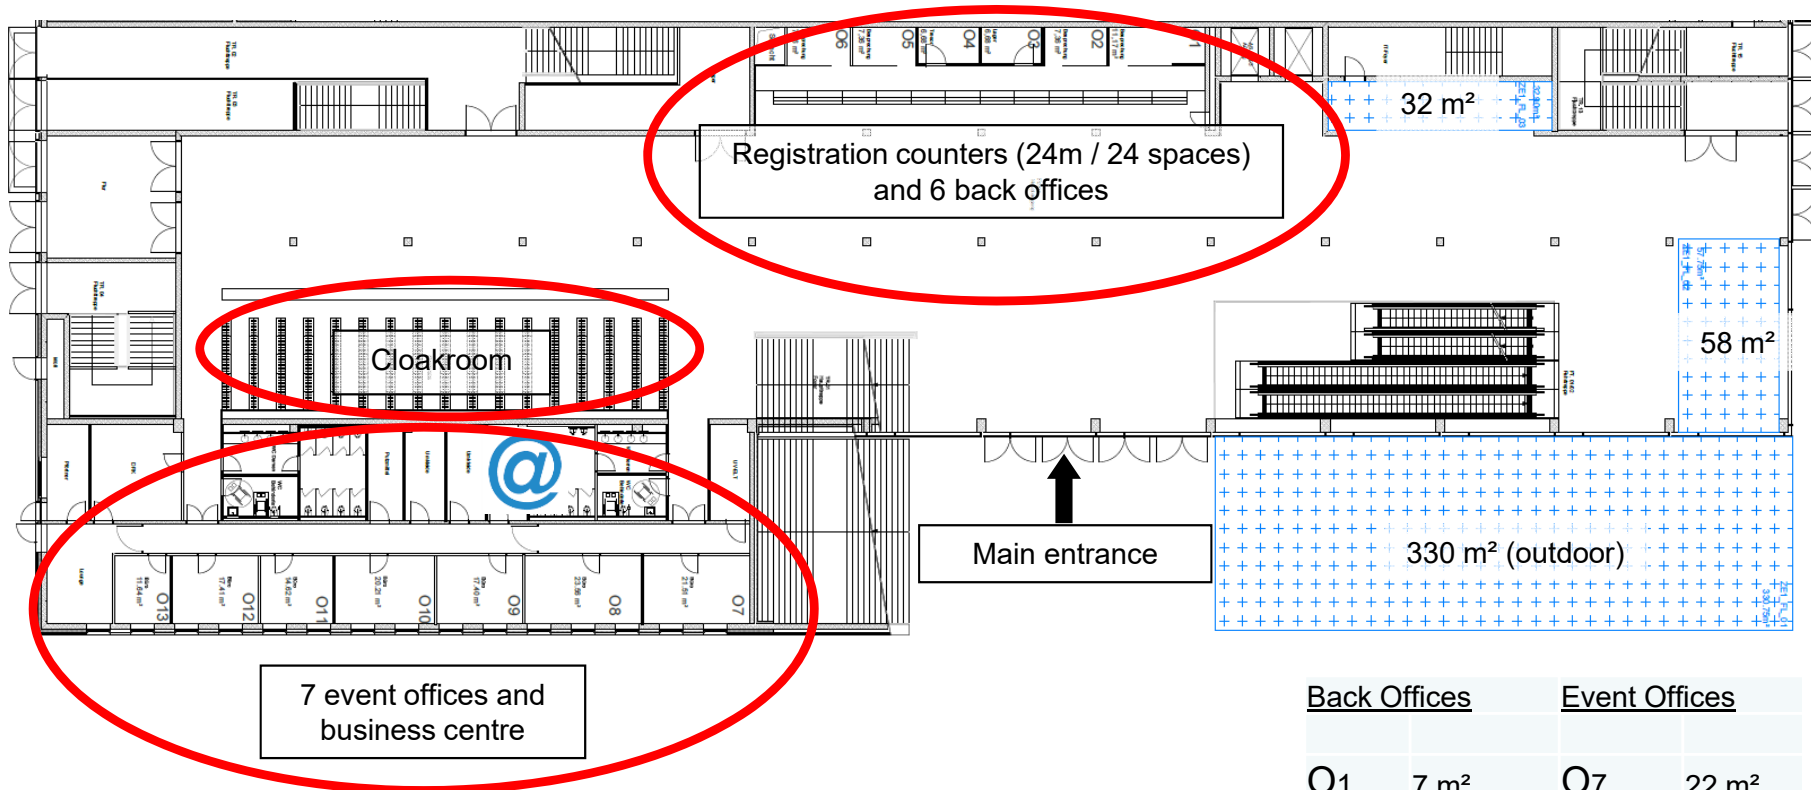

CityCube Berlin

Location and connection to public transportation network

Berlin ExpoCenter City and CityCube Berlin

CityCube Berlin at a glance

Entrance area

Entrance area – details

<u>Back Offices</u>		<u>Event Offices</u>	
O1	7 m ²	O7	22 m ²
O2	7 m ²	O8	24 m ²
O3	7 m ²	O9	17 m ²
O4	7 m ²	O10	20 m ²
O5	7 m ²	O11	15 m ²
O6	7 m ²	O12	17 m ²
		O13	12 m ²

Level 1 – east lobby

Level 1 – conference halls (halls A1 to A8)

Level 1 – conference halls – layout example

Level 1 – conference halls – layout example

Level 1 – conference halls – layout example

Level 1 – conference halls – layout example

Level 1 – West Lobby and Cube Club

Level 2 – Hall B – exhibition

Level 2 – Hall B – poster, exhibition and catering area

Level 2 – Hall B – plenary for up to 5,000 pax

Level 2 – Hall B

Level 3 – East Lobby with view of Cube Café

Level 3 – meeting rooms, offices and suites

Level 3 – meeting rooms (M rooms)

Level 3 – M rooms – layout examples

Level 3 – 13 “R” rooms and 4 “S” suites

Level 3 – rooms and suites in detail

Seating in rows