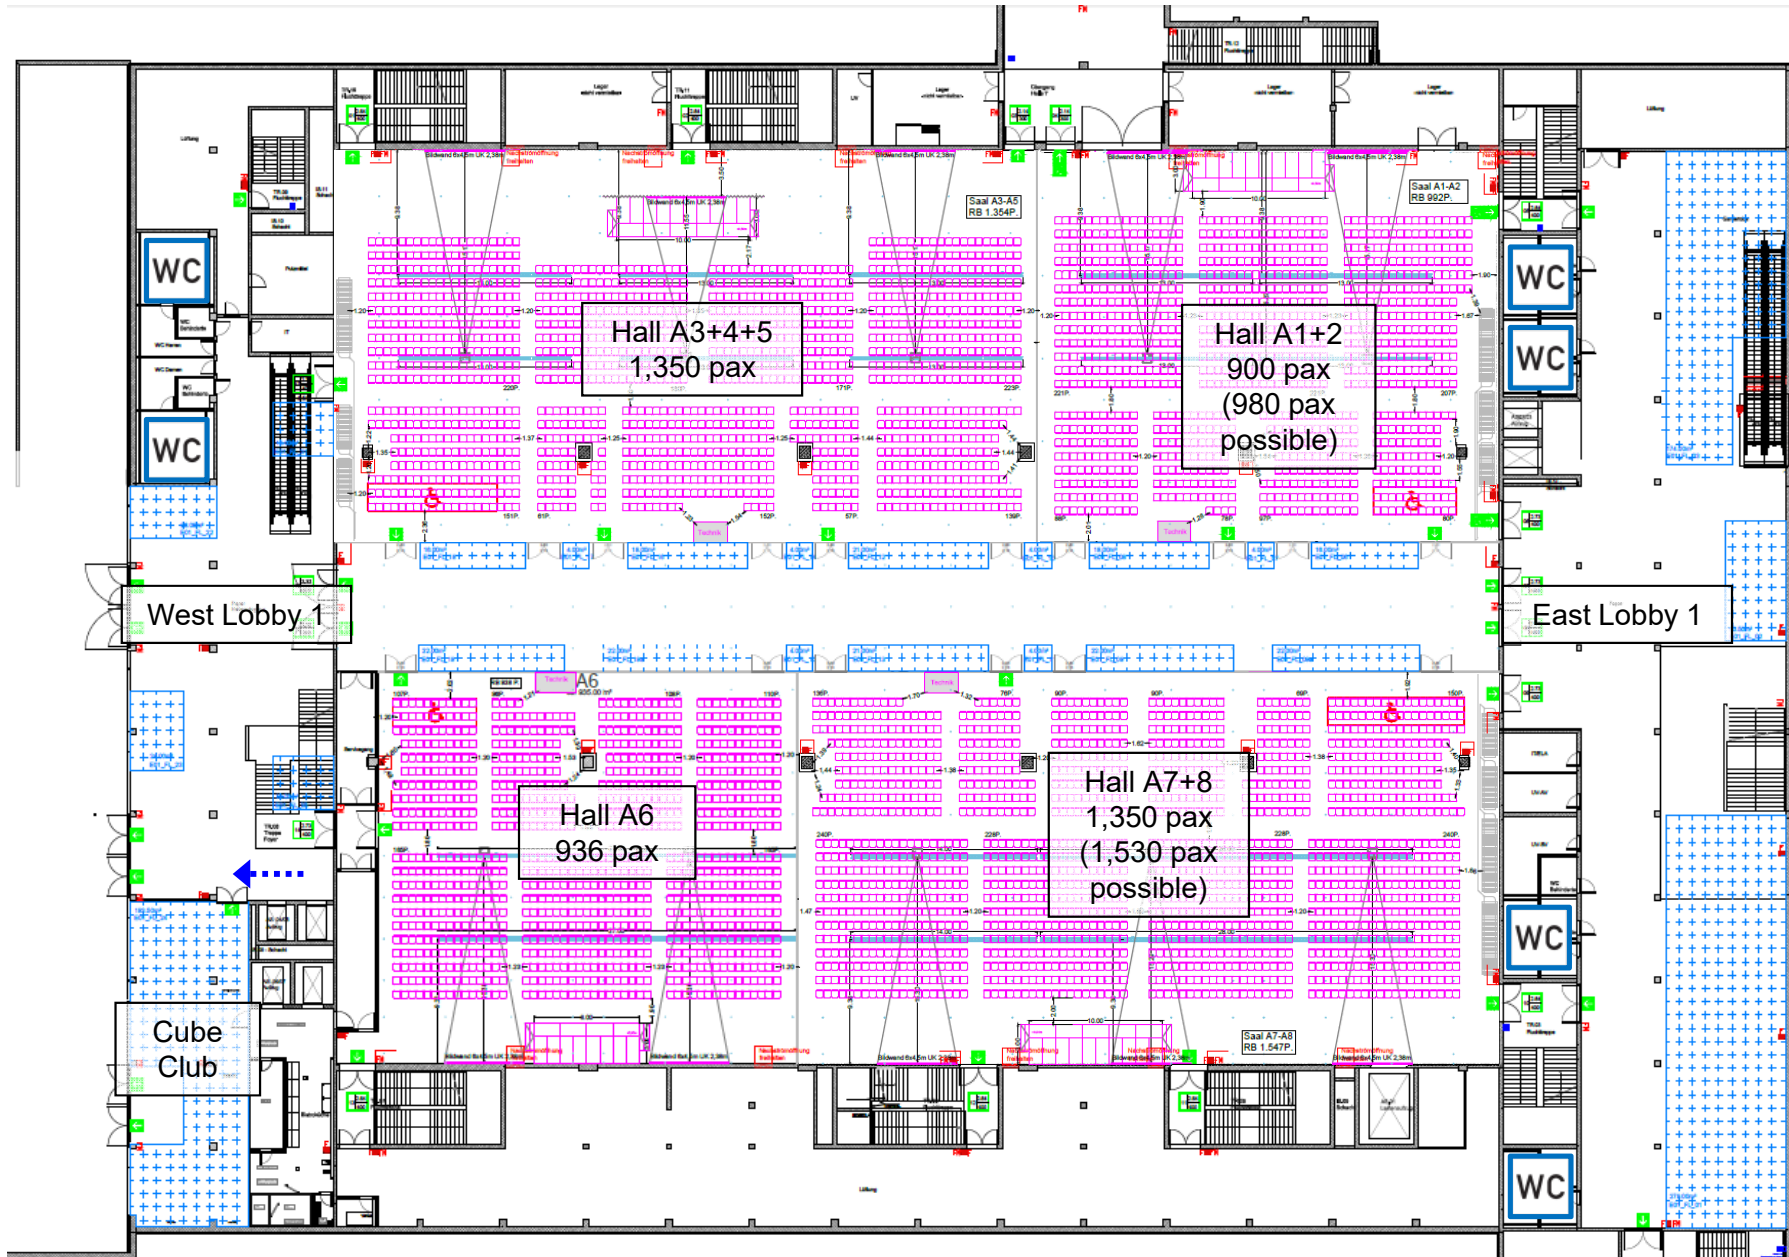

Level 1 – east lobby

Level 1 – conference halls (halls A1 to A8)

Level 1 – conference halls – layout example

Level 1 – conference halls – layout example

Level 1 – conference halls – layout example

Level 1 – conference halls – layout example

Level 1 – West Lobby and Cube Club

Level 2 – Hall B – exhibition

Level 2 – Hall B – poster, exhibition and catering area

Level 2 – Hall B – plenary for up to 5,000 pax

Level 2 – Hall B

Level 3 – East Lobby with view of Cube Café

Level 3 – meeting rooms, offices and suites

Level 3 – meeting rooms (M rooms)

Level 3 – M rooms – layout examples

Level 3 – 13 “R” rooms and 4 “S” suites

Level 3 – rooms and suites in detail

Seating in rows

Exhibition Halls 1 – 6

- Total exhibition area of over 70,000 m²
- Halls 1 to 4 have two levels measuring 6058 m² each
- Halls 5 and 6 have three levels each
- Flexible planning: modern exhibition halls with double floors allow the flexible installation of electricity, water and communication lines
- Ideal delivery logistics: 2 – 4 access gates per hall, clearance height 6 m (Level 1) or 9 m (Level 2)
- Daylight in all halls
- Dimmable and flexible lights enable targeted and ambient illumination