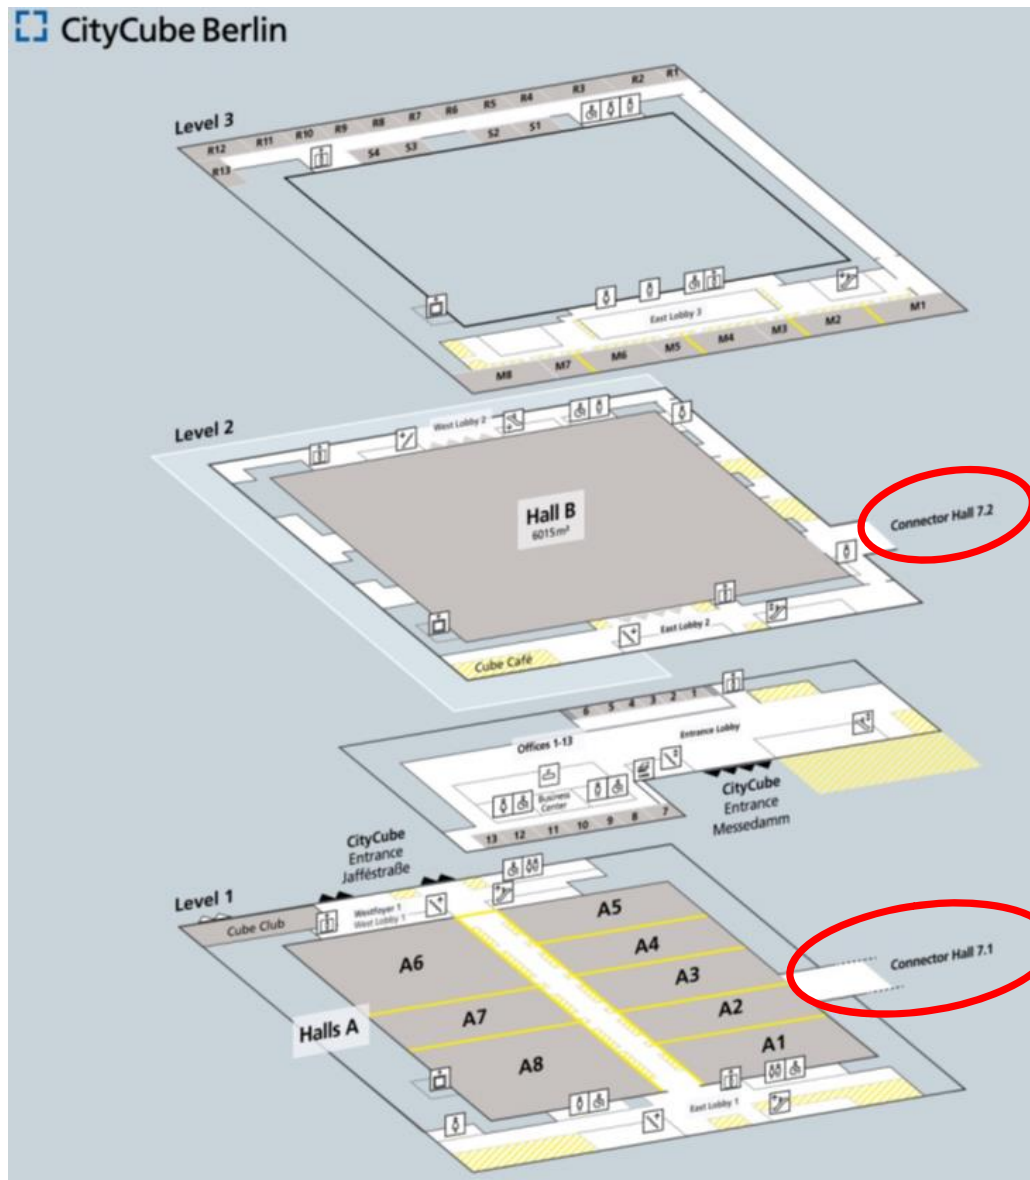

Level 1 – West Lobby and Cube Club

Level 2 – Hall B – exhibition

Level 2 – Hall B – poster, exhibition and catering area

Level 2 – Hall B – plenary for up to 5,000 pax

Level 2 – Hall B

Level 3 – East Lobby with view of Cube Café

Level 3 – meeting rooms, offices and suites

Level 3 – meeting rooms (M rooms)

Level 3 – M rooms – layout examples

Level 3 – 13 “R” rooms and 4 “S” suites

Level 3 – rooms and suites in detail

Seating in rows

R1	14 pax	R10	25 pax
R2	65 pax	R11	25 pax
R3	65 pax	R12	54 pax
R4	25 pax	R13	54 pax
R5	25 pax		
R6	25 pax	S1	18 pax
R7	25 pax	S2	18 pax
R8	25 pax	S3	18 pax
R9	25 pax	S4	18 pax

Seating U shape

R1	7 pax	R10	13 pax
R2	29 pax	R11	13 pax
R3	29 pax	R12	25 pax
R4	13 pax	R13	24 pax
R5	13 pax		
R6	13 pax	S1	12 pax
R7	13 pax	S2	12 pax
R8	13 pax	S3	14 pax
R9	13 pax	S4	10 pax

Seating hollow square

R1	14 pax	R10	16 pax
R2	31 pax	R11	16 pax
R3	31 pax	R12	27 pax
R4	16 pax	R13	30 pax
R5	16 pax		
R6	16 pax	S1	18 pax
R7	16 pax	S2	18 pax
R8	16 pax	S3	18 pax
R9	16 pax	S4	18 pax

Connectors to Hall 7 on Level 1 and Level 2