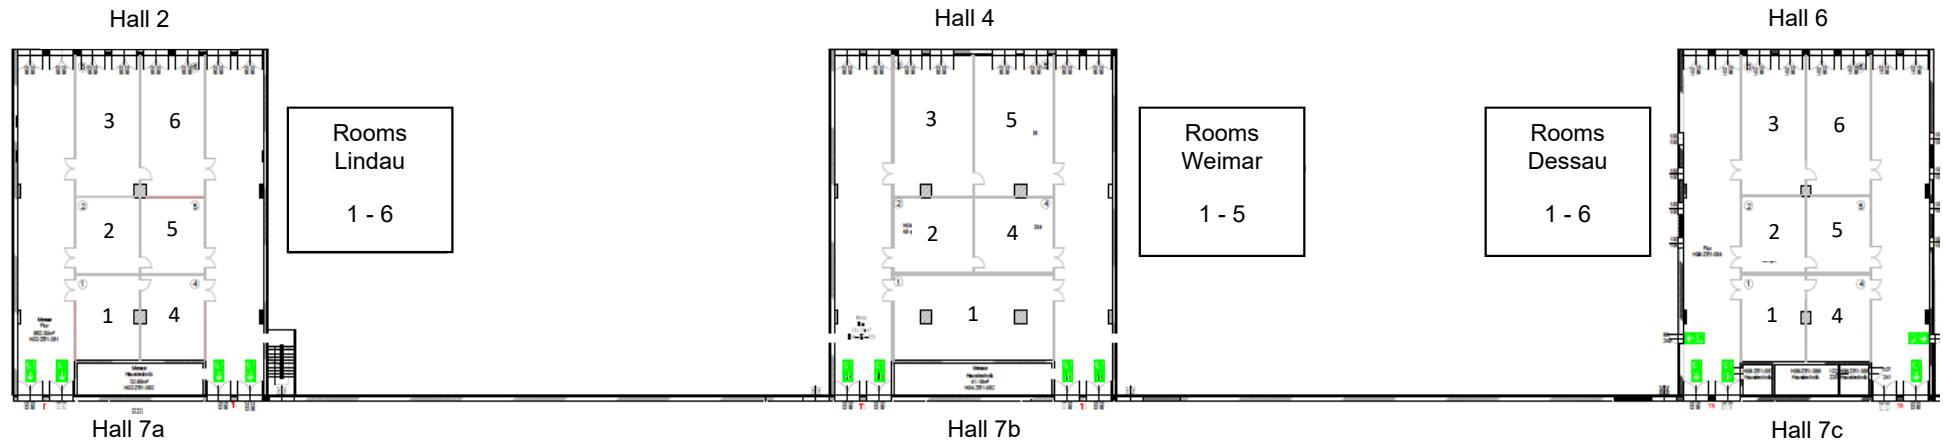

Level 3 – meeting rooms, offices and suites

Level 3 – meeting rooms (M rooms)

Level 3 – M rooms – layout examples

Level 3 – 13 “R” rooms and 4 “S” suites

Level 3 – rooms and suites in detail

Seating in rows

Seating hollow square

R1	14 pax	R10	16 pax
R2	31 pax	R11	16 pax
R3	31 pax	R12	27 pax
R4	16 pax	R13	30 pax
R5	16 pax		
R6	16 pax	S1	18 pax
R7	16 pax	S2	18 pax
R8	16 pax	S3	18 pax
R9	16 pax	S4	18 pax

Connectors to Hall 7 on Level 1 and Level 2

Hall 7 at a glance

Hall 7 – Level 1

Hall 7 – Level 1 – layout examples

Hall 7 – Level 2

Hall 7 – Level 2 – layout examples

Meeting Bridges

<u>Meeting Bridge A</u>					<u>Meeting Bridge B</u>					<u>Meeting Bridge C</u>				
	<u>area</u>	<u>rows</u>	<u>tables</u>	<u>hollow square</u>		<u>area</u>	<u>rows</u>	<u>tables</u>	<u>hollow square</u>		<u>area</u>	<u>rows</u>	<u>tables</u>	<u>hollow square</u>
Lindau 1	43.3 m ²	38	18	16	Weimar 1	108.6 m ²	86	35	18	Dessau 1	43.8 m ²	38	18	16
Lindau 2	38.4 m ²	32	14	14	Weimar 2	48.0 m ²	44	18	16	Dessau 2	38.6 m ²	32	14	14
Lindau 3	71.4 m ²	72	35	28	Weimar 3	89.3 m ²	99	45	26	Dessau 3	71.3 m ²	72	35	28
Lindau 4	43.3 m ²	38	18	16	Weimar 4	48.0 m ²	44	18	16	Dessau 4	43.9 m ²	38	18	16
Lindau 5	38.4 m ²	32	14	14	Weimar 5	89.3 m ²	99	45	26	Dessau 5	38.6 m ²	32	14	14
Lindau 6	71.4 m ²	72	35	28						Dessau 6	71.3 m ²	72	35	28

Exhibition Halls 1 – 6

- Total exhibition area of over 70,000 m²
- Halls 1 to 4 have two levels measuring 6058 m² each
- Halls 5 and 6 have three levels each
- Flexible planning: modern exhibition halls with double floors allow the flexible installation of electricity, water and communication lines
- Ideal delivery logistics: 2 – 4 access gates per hall, clearance height 6 m (Level 1) or 9 m (Level 2)
- Daylight in all halls
- Dimmable and flexible lights enable targeted and ambient illumination