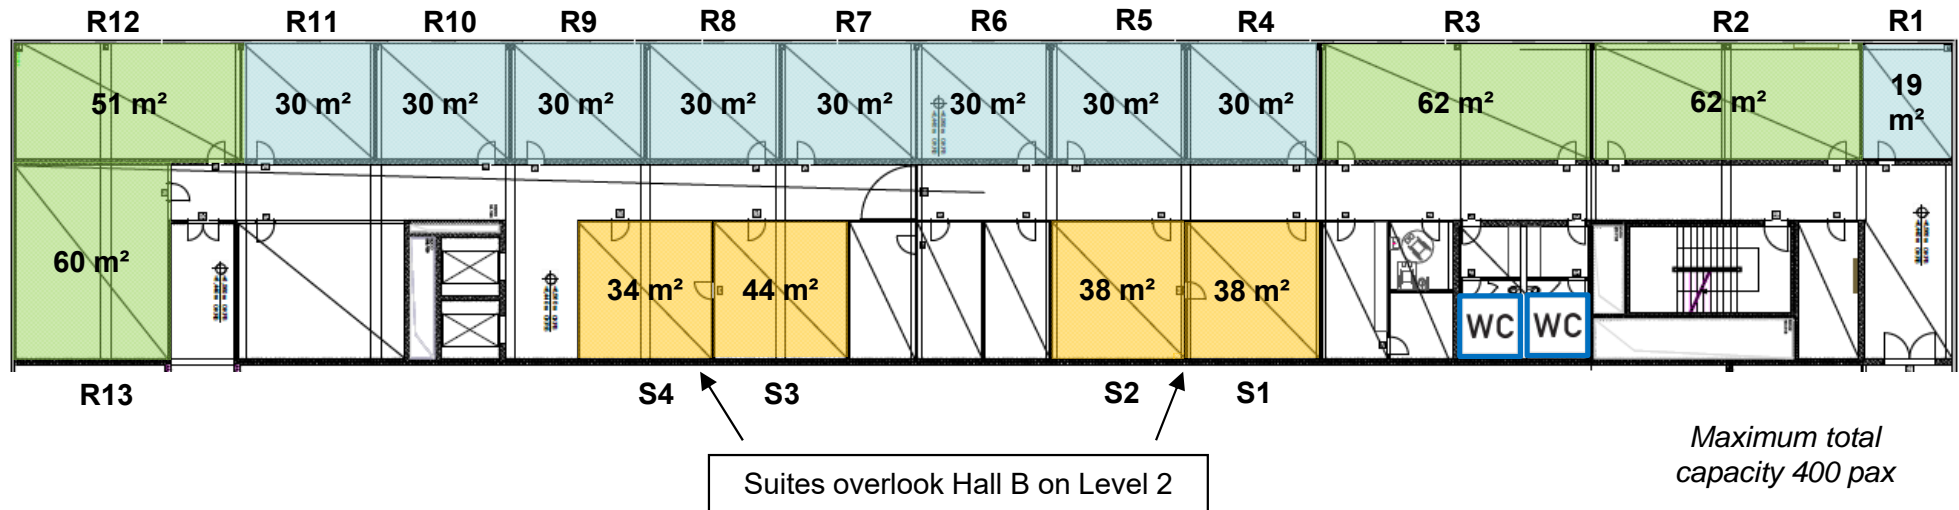

Level 1 – West Lobby and Cube Club

Level 2 – Hall B – exhibition

Level 2 – Hall B – poster, exhibition and catering area

Level 2 – Hall B – plenary for up to 5,000 pax

Level 2 – Hall B

Level 3 – East Lobby with view of Cube Café

Level 3 – meeting rooms, offices and suites

Level 3 – meeting rooms (M rooms)

Level 3 – M rooms – layout examples

Level 3 – 13 “R” rooms and 4 “S” suites

Level 3 – rooms and suites in detail

Seating in rows

Hall 7 at a glance

Hall 7 – Level 1

Hall 7 – Level 1 – layout examples

Hall 7 – Level 2

Hall 7 – Level 2 – layout examples

Meeting Bridges

<u>Meeting Bridge A</u>					<u>Meeting Bridge B</u>					<u>Meeting Bridge C</u>				
	<u>area</u>	<u>rows</u>	<u>tables</u>	<u>hollow square</u>		<u>area</u>	<u>rows</u>	<u>tables</u>	<u>hollow square</u>		<u>area</u>	<u>rows</u>	<u>tables</u>	<u>hollow square</u>
Lindau 1	43.3 m ²	38	18	16	Weimar 1	108.6 m ²	86	35	18	Dessau 1	43.8 m ²	38	18	16
Lindau 2	38.4 m ²	32	14	14	Weimar 2	48.0 m ²	44	18	16	Dessau 2	38.6 m ²	32	14	14
Lindau 3	71.4 m ²	72	35	28	Weimar 3	89.3 m ²	99	45	26	Dessau 3	71.3 m ²	72	35	28
Lindau 4	43.3 m ²	38	18	16	Weimar 4	48.0 m ²	44	18	16	Dessau 4	43.9 m ²	38	18	16
Lindau 5	38.4 m ²	32	14	14	Weimar 5	89.3 m ²	99	45	26	Dessau 5	38.6 m ²	32	14	14
Lindau 6	71.4 m ²	72	35	28						Dessau 6	71.3 m ²	72	35	28

Exhibition Halls 1 – 6

- Total exhibition area of over 70,000 m²
- Halls 1 to 4 have two levels measuring 6058 m² each
- Halls 5 and 6 have three levels each
- Flexible planning: modern exhibition halls with double floors allow the flexible installation of electricity, water and communication lines
- Ideal delivery logistics: 2 – 4 access gates per hall, clearance height 6 m (Level 1) or 9 m (Level 2)
- Daylight in all halls
- Dimmable and flexible lights enable targeted and ambient illumination