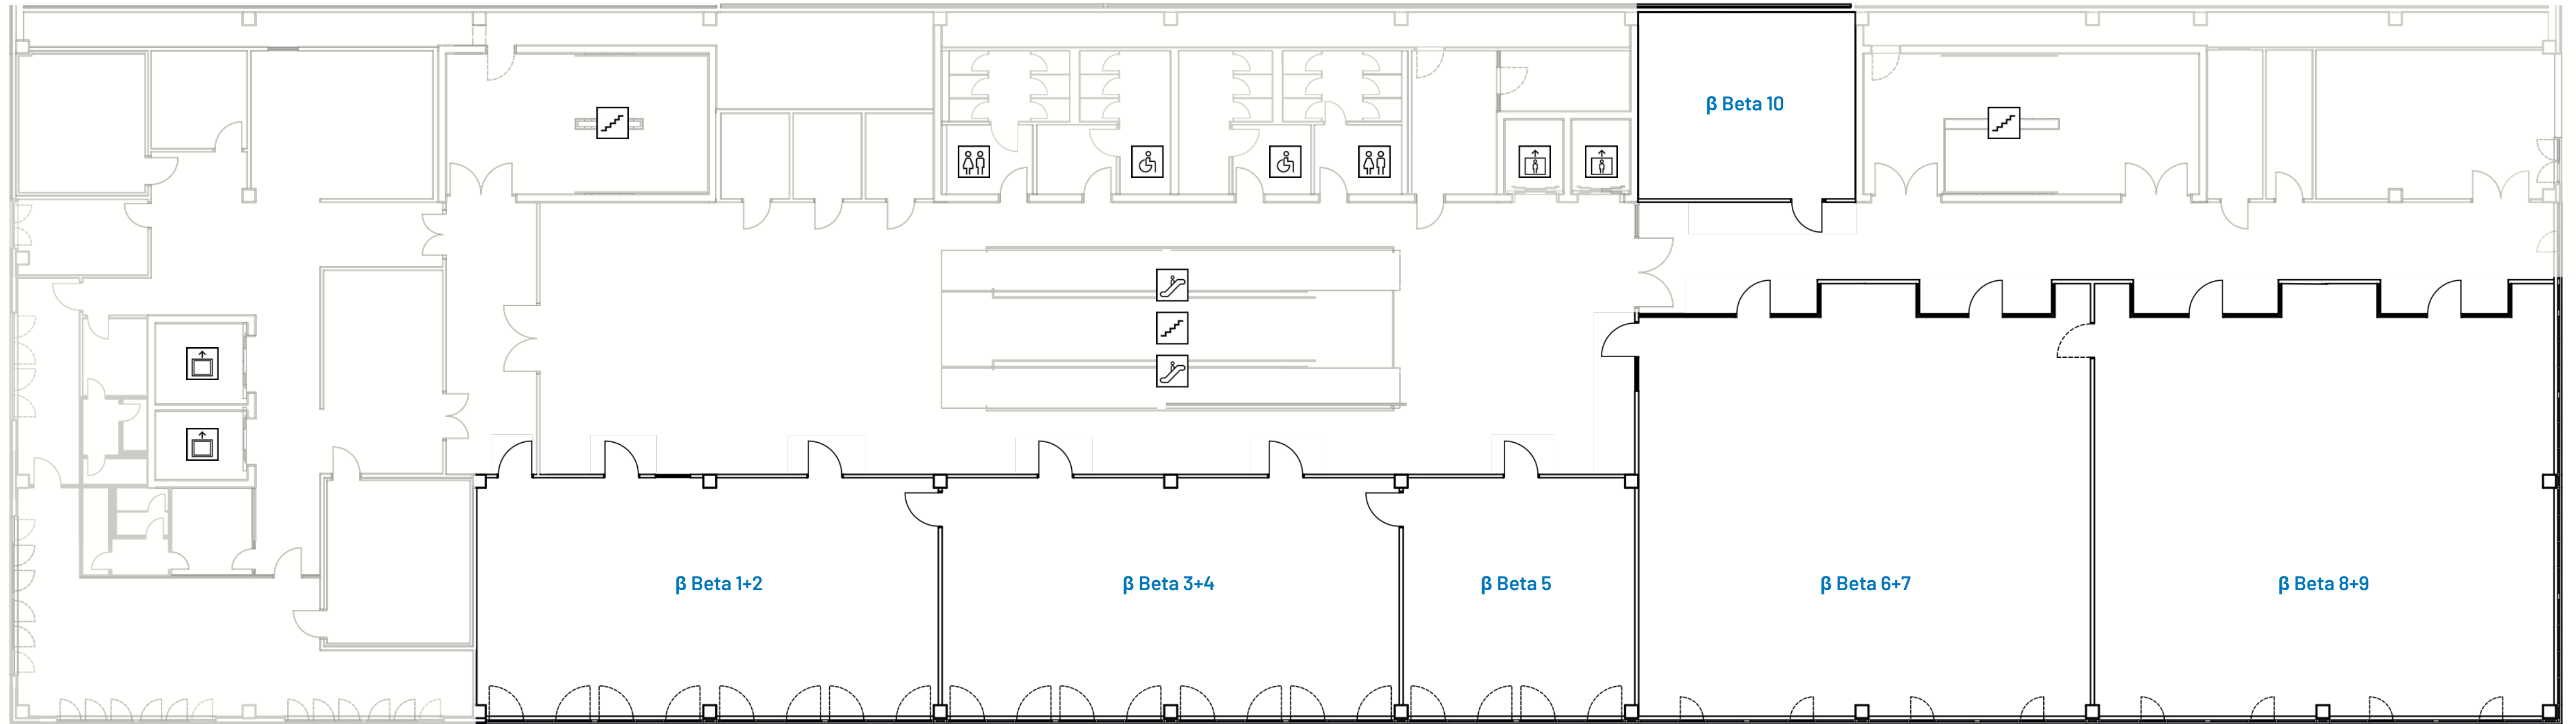

β Beta Level, details

maximum total capacity
Beta, Gamma, Delta
1,400 pax

Seating in rows

- β Beta 1+2: 139 pax
- β Beta 3+4: 139 pax
- β Beta 5: 65 pax
- β Beta 6+7: 210 pax
- β Beta 8+9: 208 pax
- β Beta 10: 41 pax

Seating at tables

- β Beta 1+2: 79 pax
- β Beta 3+4: 78 pax
- β Beta 5: 32 pax
- β Beta 6+7: 100 pax
- β Beta 8+9: 100 pax
- β Beta 10: 23 pax

Boardroom seating

- β Beta 1+2: 56 pax
- β Beta 3+4: 56 pax
- β Beta 5: 32 pax
- β Beta 6+7: 68 pax
- β Beta 8+9: 68 pax
- β Beta 10: 26 pax