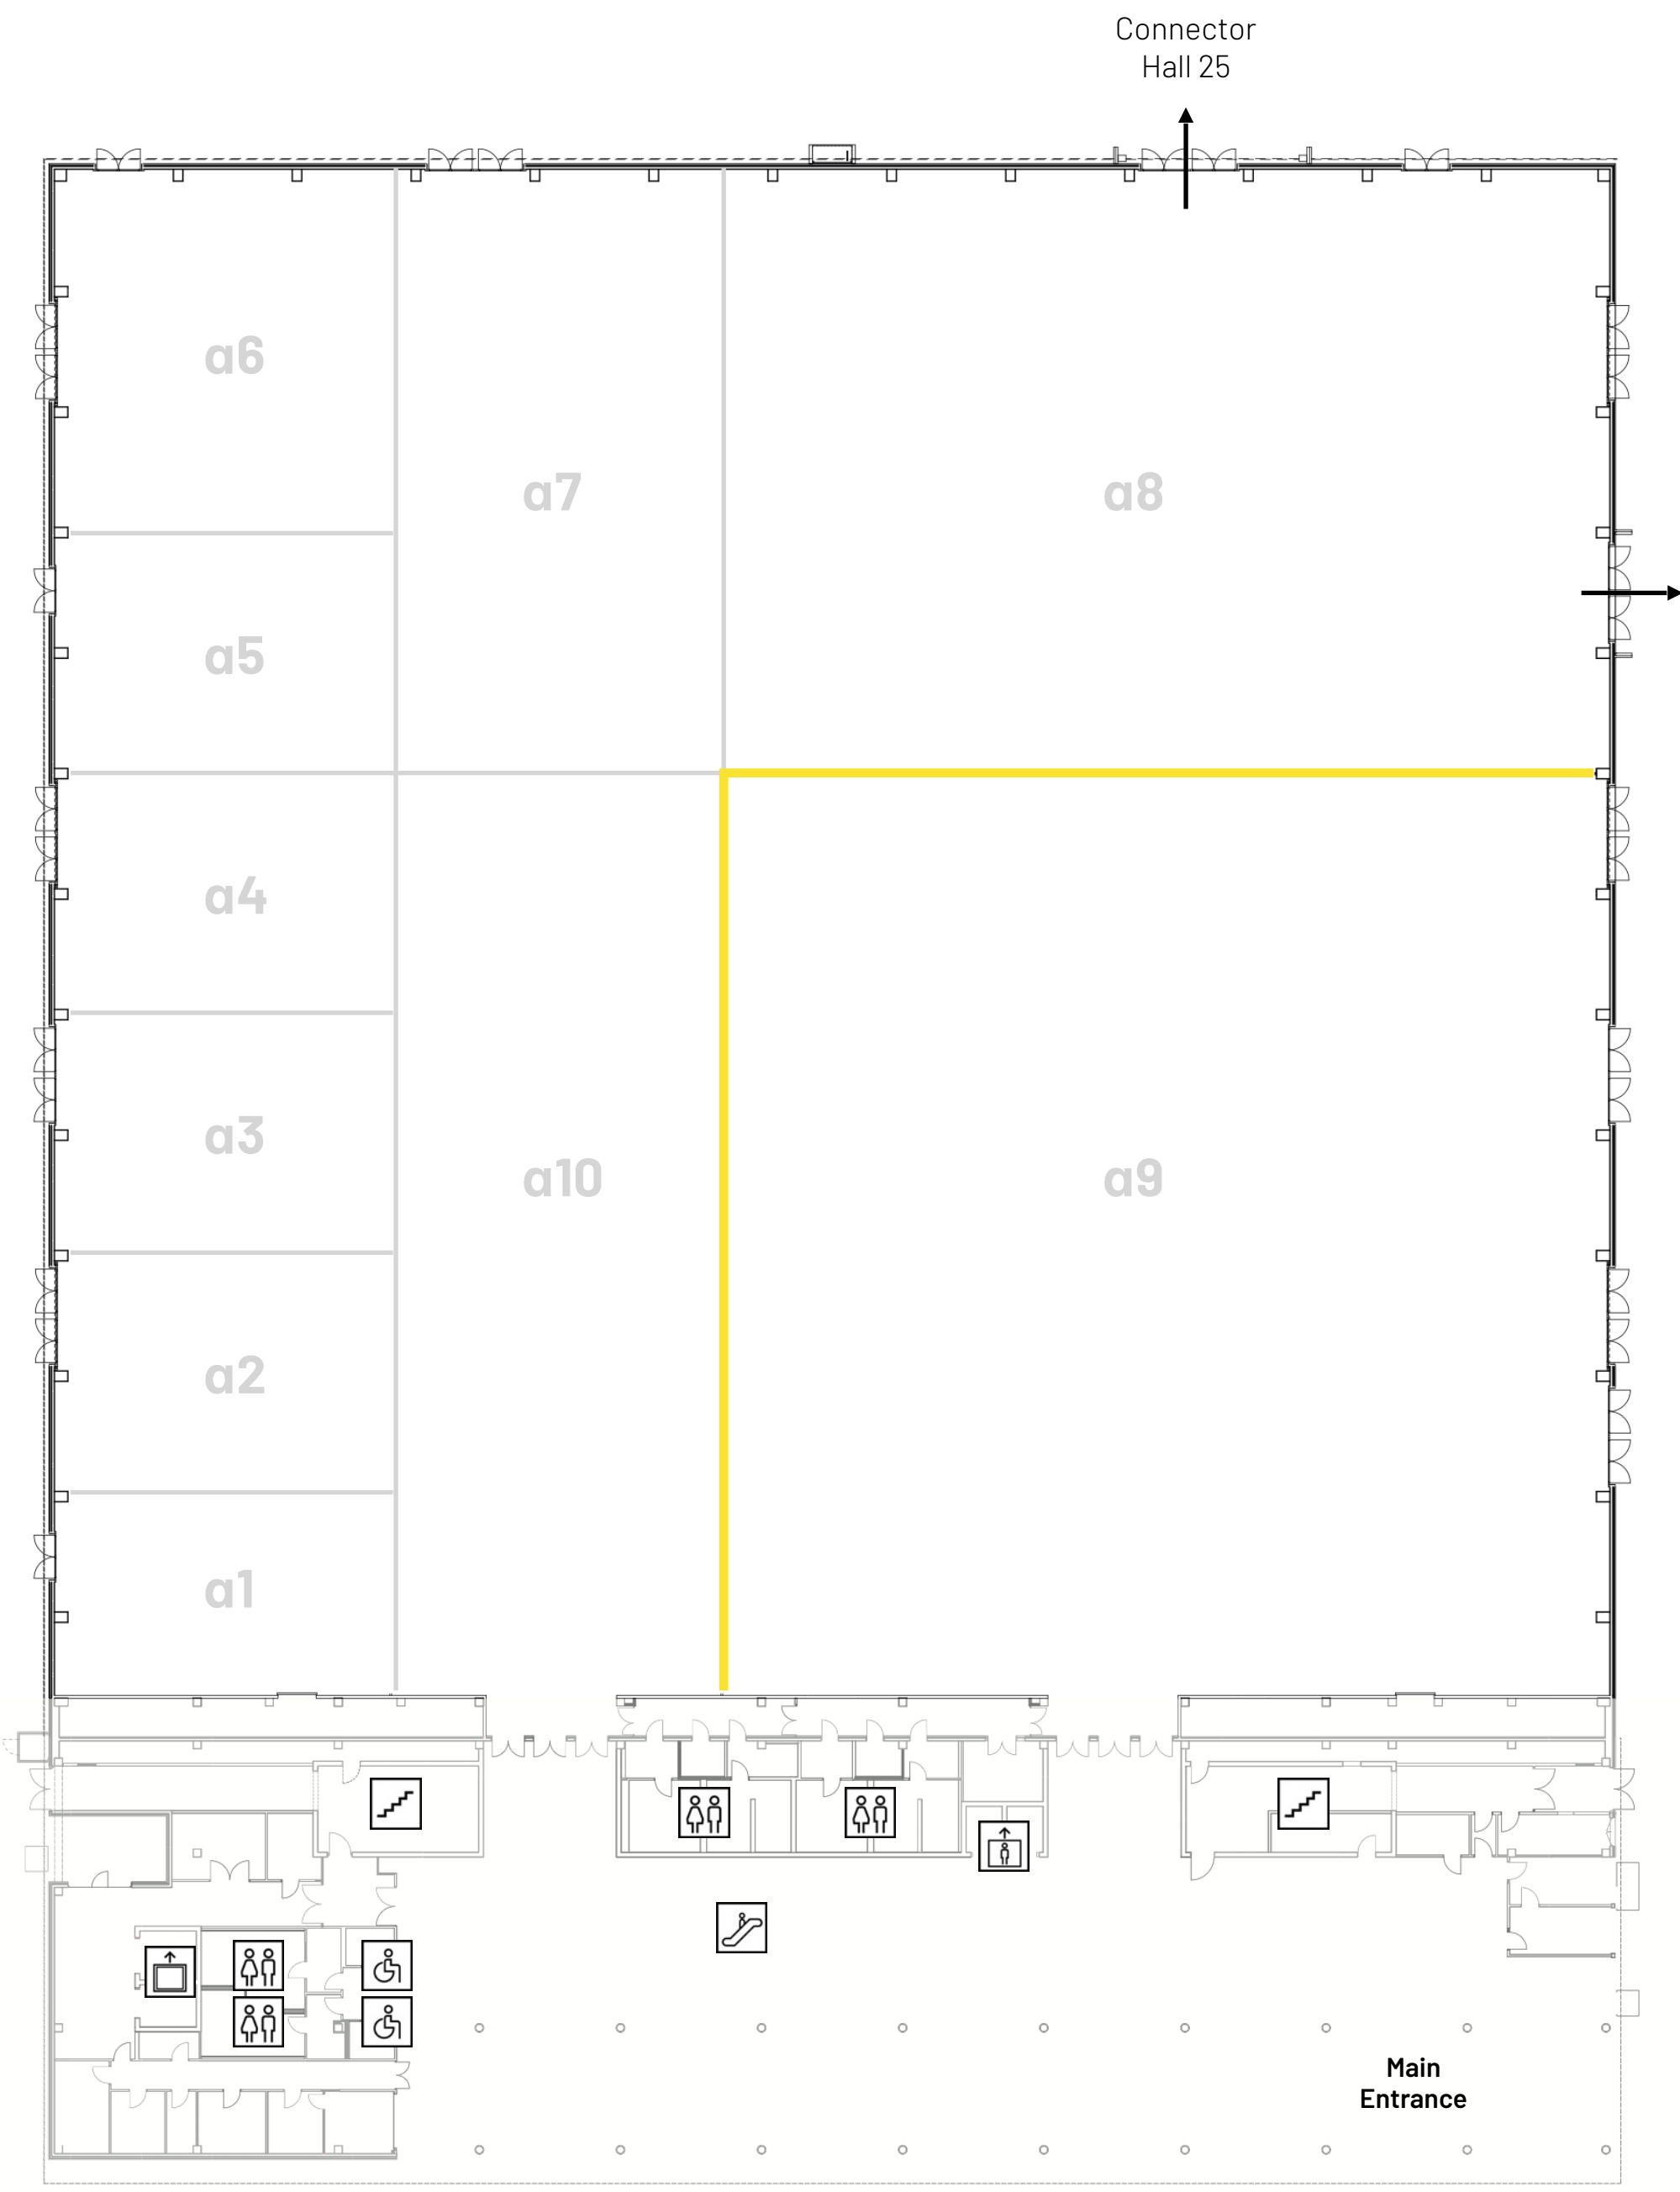

hub27 Berlin  
**α Alpha Hall**  
layout suggestion  
for your event

flexible partition walls

**Capacity**

α Alpha 1-8+10: 0 pax  
α Alpha 9: 3,187 pax